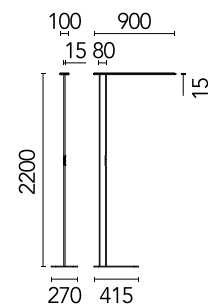

## Workmates Floor Single Down Full Spectrum - Up High Efficiency Tunable White Casambi

Designed by FLOS Architectural, 2023

57.7W - 6514lm - 3000K - CRI> 98 - Beam° 72

Freestanding luminaire. Simple Up&Down emission, with greater light flux amounts in the upper part. High-efficiency, perfectly homogeneous asymmetric Down light source on the functional plane at distances of Up to 2 meters. Tunable White variable CCT Up light source. Driver and wall plug, included. Casambi wireless control and integrated manual Touch Dimming capacitive keypad. UGR<19. EN12464 - cd/m<sup>2</sup> @ 65°<3000 compliant. The base is not included and must be ordered separately.

### Main specifications

Mounting	Floor
Environments	Indoor dry location
Light source type	LED
LED type	Top LED
Number of lamps	1
Power (W)	57.7
System power (W)	57.7
Source flux (lm)	7929
Lumen Output (lm)	6514

### Physical

Colour	All White
Field cuttable	No
Orientation	Fixed
Cord colour	White
Cord length (mm)	2000
Net weight (kg)	4.98
IP internal	20

## Schematic light drawing

Beam Angle: - 76°

h(m)	E(lx)	D(m)
1	1464	1.45
2	366	2.91
3	163	4.36
4	92	5.81
5	59	7.26

Luminous flux Luminaire  
6514 lm