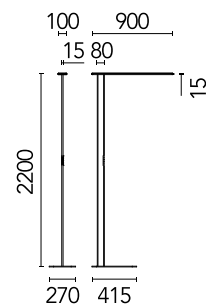

## Workmates Floor Single Down Full Spectrum - Up High Efficiency Touch Dimming

Designed by FLOS Architectural, 2023

65.4W - 8616lm - 3500K - CRI> 98 - Beam° 134

Freestanding luminaire. Simple Up&Down emission, with greater light flux amounts in the upper part. High-quality colour rendering, perfectly homogeneous Full Spectrum asymmetric Down light source on the functional plane at distances of Up to 2 meters. High-efficiency Up light source. Driver and wall plug, included. Casambi wireless control and integrated manual Touch Dimming capacitive keypad. UGR<19. EN12464 - cd/m2 @ 65°<3000 compliant. The base is not included and must be ordered separately.

### Main specifications

Mounting	Floor
Environments	Indoor dry location
Light source type	LED
LED type	Top LED
Number of lamps	1
Power (W)	65.4
System power (W)	65.4
Source flux (lm)	10264
Lumen Output (lm)	8616

### Physical

Colour	All White
Field cuttable	No
Orientation	Fixed
Cord colour	White
Cord length (mm)	2000
Net weight (kg)	4.98
IP internal	20

## Schematic light drawing

Beam Angle: - 78°

h(m)	E(lx)	D(m)
1	1574	4.75
2	394	9.50
3	175	14.26
4	98	19.01
5	63	23.76

Luminous flux Luminaire  
8542 lm