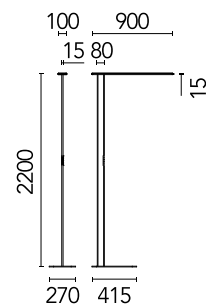

## Workmates Floor Single Down Full Spectrum - Up High Efficiency Touch Dimming

Designed by FLOS Architectural, 2023

65.4W - 8457lm - 3000K - CRI > 98 - Beam° 134

Freestanding luminaire. Simple Up&Down emission, with greater light flux amounts in the upper part. High-quality colour rendering, perfectly homogeneous Full Spectrum asymmetric Down light source on the functional plane at distances of Up to 2 meters. High-efficiency Up light source. Driver and wall plug, included. Casambi wireless control and integrated manual Touch Dimming capacitive keypad. UGR < 19. EN12464 - cd/m<sup>2</sup> @ 65° < 3000 compliant. The base is not included and must be ordered separately.

### Main specifications

Mounting	Floor
Environments	Indoor dry location
Light source type	LED
LED type	Top LED
Number of lamps	1
Power (W)	65.4
System power (W)	65.4
Source flux (lm)	10161
Lumen Output (lm)	8457

### Physical

Colour	White
Field cuttable	No
Orientation	Fixed
Cord colour	White
Cord length (mm)	2000
Net weight (kg)	4.98
IP internal	20

## Schematic light drawing

Beam Angle: - 78°

h(m)	E(lx)	D(m)
1	1558	4.75
2	390	9.50
3	173	14.26
4	97	19.01
5	62	23.76