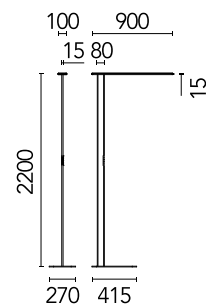

FLOS

05.6517.40.C6 All White

Workmates Floor Single Down Full Spectrum - Up High Efficiency Casambi

Designed by FLOS Architectural, 2023

65.4W - 9042lm - 4000K - CRI> 98 - Beam° 134

Freestanding luminaire. Simple Up&Down emission, with greater light flux amounts in the upper part. High-quality colour rendering, perfectly homogeneous Full Spectrum asymmetric Down light source on the functional plane at distances of Up to 2 meters. High-efficiency Up light source. Smart version with integrated presence detection and brightness sensors. Driver and wall plug, included. Casambi wireless control and integrated manual Touch Dimming capacitive keypad. UGR<19. EN12464 - cd/m2 @ 65°<3000 compliant. The base is not included and must be ordered separately.

Are you a professional and your project needs consulting and support?

[BOOK AN APPOINTMENT](#)

Main specifications

Mounting	Floor
Environments	Indoor dry location
Light source type	LED
LED type	Top LED
Number of lamps	1
Power (W)	65.4
System power (W)	65.4
Source flux (lm)	10718
Lumen Output (lm)	9042

Physical

Colour	All White
Field cuttable	No
Orientation	Fixed
Cord colour	White
Cord length (mm)	2000
Net weight (kg)	4.98
IP internal	20

Download

[Mounting instructions](#) PDF

Photometric Files

[LDT / IES](#) ZIP

h(m)	E(lx)	D(m)
1	1652	4.75
2	413	9.50
3	184	14.26
4	103	19.01
5	66	23.76

Luminous flux Luminaire
9042 lm

Photometric

Lighting type	Total
Light distribution	Symmetric
CCT (K)	4000
CRI>	98
McAdam steps (SDCM)	3
Rf fidelity index	97
Rg gamut index	101
LED Life / Failure Ratio	L80B50>60.000h_Tc85°C
Beam angle C0-180 (°)	134
Beam angle C90-270 (°)	78
Extreme cut off	Yes
UGR _L	<16