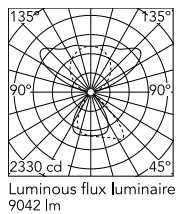

Physical

Colour	All White
Field cuttable	No
Orientation	Fixed
Cord colour	White
Cord length (mm)	2000
Net weight (kg)	4.98
IP internal	20

Download

[Mounting instructions](#) PDF

Photometric Files

[LDT / IES](#) ZIP

Technical Drawings

[2D](#) ZIP

[3D](#) ZIP

Ecodesign and Energy Labelling

Replaceable (LED only) light source by a professional

Replaceable control gear by an end-user

Schematic light drawing

Beam Angle: - 78°

h(m)	E(lx)	D(m)
1	1652	4.75
2	413	9.50
3	184	14.26
4	103	19.01
5	66	23.76

Luminous flux Luminaire
9042 lm

Photometric

Lighting type	Total
Light distribution	Symmetric
CCT (K)	4000
CRI>	98
McAdam steps (SDCM)	3
Rf fidelity index	97
Rg gamut index	101
LED Life / Failure Ratio	L80B50>60.000h_Tc85°C
Beam angle C0-180 (°)	134
Beam angle C90-270 (°)	78
Extreme cut off	Yes
UGR _L	<16