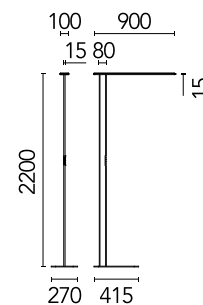

## Workmates Floor Single Down Full Spectrum - Up High Efficiency Casambi

Designed by FLOS Architectural, 2023

65.4W - 8965lm - 4000K - CRI> 98 - Beam° 134

Freestanding luminaire. Simple Up&Down emission, with greater light flux amounts in the upper part. High-quality colour rendering, perfectly homogeneous Full Spectrum asymmetric Down light source on the functional plane at distances of Up to 2 meters. High-efficiency Up light source. Smart version with integrated presence detection and brightness sensors. Driver and wall plug, included. Casambi wireless control and integrated manual Touch Dimming capacitive keypad. UGR<19. EN12464 - cd/m<sup>2</sup> @ 65°<3000 compliant. The base is not included and must be ordered separately.

### Main specifications

Mounting	Floor
Environments	Indoor dry location
Light source type	LED
LED type	Top LED
Number of lamps	1
Power (W)	65.4
System power (W)	65.4
Source flux (lm)	10718
Lumen Output (lm)	8965

### Physical

Colour	Black
Field cuttable	No
Orientation	Fixed
Cord colour	Black
Cord length (mm)	2000
Net weight (kg)	4.98
IP internal	20

## Schematic light drawing

Beam Angle: - 78°

h(m)	E(lx)	D(m)
1	1652	4.75
2	413	9.50
3	184	14.26
4	103	19.01
5	66	23.76

Luminous flux Luminaire  
8965 lm