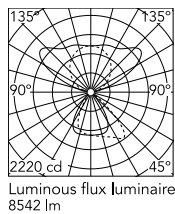

Physical

Colour	White
Field cuttable	No
Orientation	Fixed
Cord colour	White
Cord length (mm)	2000
Net weight (kg)	4.98
IP internal	20

Download

[Mounting instructions](#) PDF

Photometric Files

[LDT / IES](#) ZIP

Technical Drawings

[2D](#) ZIP

[3D](#) ZIP

Ecodesign and Energy Labelling

Replaceable (LED only) light source by a professional

Replaceable control gear by an end-user

Schematic light drawing

Beam Angle: - 78°

h(m)	E(lx)	D(m)
1	1574	4.75
2	394	9.50
3	175	14.26
4	98	19.01
5	63	23.76

Photometric

Lighting type	Total
Light distribution	Symmetric
CCT (K)	3500
CRI>	98
McAdam steps (SDCM)	3
Rf fidelity index	97
Rg gamut index	102
LED Life / Failure Ratio	L80B50>60.000h_Tc85°C
Beam angle C0-180 (°)	134
Beam angle C90-270 (°)	78
Extreme cut off	Yes
UGR _L	<16