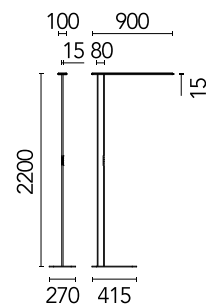

FLOS

05.6516.40.CB White

Workmates Floor Single Down Full Spectrum - Up High Efficiency Casambi

Designed by FLOS Architectural, 2023

65.4W - 8542lm - 3500K - CRI> 98 - Beam° 134

Freestanding luminaire. Simple Up&Down emission, with greater light flux amounts in the upper part. High-quality colour rendering, perfectly homogeneous Full Spectrum asymmetric Down light source on the functional plane at distances of Up to 2 meters. High-efficiency Up light source. Smart version with integrated presence detection and brightness sensors. Driver and wall plug, included. Casambi wireless control and integrated manual Touch Dimming capacitive keypad. UGR<19. EN12464 - cd/m² @ 65°<3000 compliant. The base is not included and must be ordered separately.

Are you a professional and your project needs consulting and support?

[BOOK AN APPOINTMENT](#)

Main specifications

Mounting	Floor
Environments	Indoor dry location
Light source type	LED
LED type	Top LED
Number of lamps	1
Power (W)	65.4
System power (W)	65.4
Source flux (lm)	10264
Lumen Output (lm)	8542

Physical

Colour	White
Field cuttable	No
Orientation	Fixed
Cord colour	White
Cord length (mm)	2000
Net weight (kg)	4.98
IP internal	20

Download

[Mounting instructions](#) PDF

Photometric Files

[LDT / IES](#) ZIP

h(m)	E(lx)	D(m)
1	1574	4.75
2	394	9.50
3	175	14.26
4	98	19.01
5	63	23.76

Photometric

Lighting type	Total
Light distribution	Symmetric
CCT (K)	3500
CRI>	98
McAdam steps (SDCM)	3
Rf fidelity index	97
Rg gamut index	102
LED Life / Failure Ratio	L80B50>60.000h_Tc85°C
Beam angle C0-180 (°)	134
Beam angle C90-270 (°)	78
Extreme cut off	Yes
UGR _L	<16