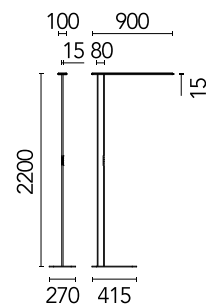

## Workmates Floor Single Down Full Spectrum - Up High Efficiency Casambi

Designed by FLOS Architectural, 2023

65.4W - 8616lm - 3500K - CRI> 98 - Beam° 134

Freestanding luminaire. Simple Up&Down emission, with greater light flux amounts in the upper part. High-quality colour rendering, perfectly homogeneous Full Spectrum asymmetric Down light source on the functional plane at distances of Up to 2 meters. High-efficiency Up light source. Smart version with integrated presence detection and brightness sensors. Driver and wall plug, included. Casambi wireless control and integrated manual Touch Dimming capacitive keypad. UGR<19. EN12464 - cd/m2 @ 65°<3000 compliant. The base is not included and must be ordered separately.

### Main specifications

Mounting	Floor
Environments	Indoor dry location
Light source type	LED
LED type	Top LED
Number of lamps	1
Power (W)	65.4
System power (W)	65.4
Source flux (lm)	10264
Lumen Output (lm)	8616

### Physical

Colour	All White
Field cuttable	No
Orientation	Fixed
Cord colour	White
Cord length (mm)	2000
Net weight (kg)	4.98
IP internal	20

## Schematic light drawing

Beam Angle: - 78°

h(m)	E(lx)	D(m)
1	1574	4.75
2	394	9.50
3	175	14.26
4	98	19.01
5	63	23.76