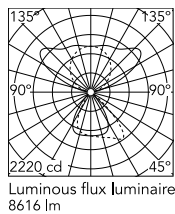

### Physical

Colour	All White
Field cuttable	No
Orientation	Fixed
Cord colour	White
Cord length (mm)	2000
Net weight (kg)	4.98
IP internal	20

### Technical Drawings

2D [↓ ZIP](#)

3D [↓ ZIP](#)

## Schematic light drawing

Beam Angle: - 78°

h(m)	E(lx)	D(m)
1	1574	4.75
2	394	9.50
3	175	14.26
4	98	19.01
5	63	23.76