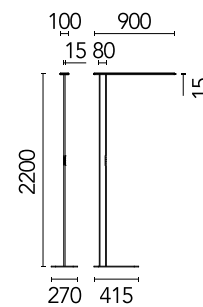

FLOS

05.6516.14.CB Black

Workmates Floor Single Down Full Spectrum - Up High Efficiency Casambi

Designed by FLOS Architectural, 2023

65.4W - 8542lm - 3500K - CRI> 98 - Beam° 134

Freestanding luminaire. Simple Up&Down emission, with greater light flux amounts in the upper part. High-quality colour rendering, perfectly homogeneous Full Spectrum asymmetric Down light source on the functional plane at distances of Up to 2 meters. High-efficiency Up light source. Smart version with integrated presence detection and brightness sensors. Driver and wall plug, included. Casambi wireless control and integrated manual Touch Dimming capacitive keypad. UGR<19. EN12464 - cd/m2 @ 65°<3000 compliant. The base is not included and must be ordered separately.

Are you a professional and your project needs consulting and support?

[BOOK AN APPOINTMENT](#)

Main specifications

Mounting	Floor
Environments	Indoor dry location
Light source type	LED
LED type	Top LED
Number of lamps	1
Power (W)	65.4
System power (W)	65.4
Source flux (lm)	10264
Lumen Output (lm)	8542

Physical

Colour	Black
Field cuttable	No
Orientation	Fixed
Cord colour	Black
Cord length (mm)	2000
Net weight (kg)	4.98
IP internal	20

Download

Mounting instructions [↓ PDF](#)

Photometric Files

LDT / IES [↓ ZIP](#)

h(m)	E(lx)	D(m)
1	1574	4.75
2	394	9.50
3	175	14.26
4	98	19.01
5	63	23.76

Photometric

Lighting type	Total
Light distribution	Symmetric
CCT (K)	3500
CRI>	98
McAdam steps (SDCM)	3
Rf fidelity index	97
Rg gamut index	102
LED Life / Failure Ratio	L80B50>60.000h_Tc85°C
Beam angle C0-180 (°)	134
Beam angle C90-270 (°)	78
Extreme cut off	Yes
UGR _L	<16