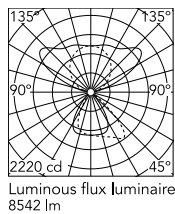

Physical

Colour	Black
Field cuttable	No
Orientation	Fixed
Cord colour	Black
Cord length (mm)	2000
Net weight (kg)	4.98
IP internal	20

Download

Mounting instructions [↓ PDF](#)

Photometric Files

LDT / IES [↓ ZIP](#)

Technical Drawings

2D [↓ ZIP](#)

3D [↓ ZIP](#)

Ecodesign and Energy Labelling

 Replaceable (LED only) light source by a professional

 Replaceable control gear by an end-user

Schematic light drawing

Beam Angle: - 78°

h(m)	E(lx)	D(m)
1	1574	4.75
2	394	9.50
3	175	14.26
4	98	19.01
5	63	23.76

Photometric

Lighting type	Total
Light distribution	Symmetric
CCT (K)	3500
CRI>	98
McAdam steps (SDCM)	3
Rf fidelity index	97
Rg gamut index	102
LED Life / Failure Ratio	L80B50>60.000h_Tc85°C
Beam angle C0-180 (°)	134
Beam angle C90-270 (°)	78
Extreme cut off	Yes
UGR _L	<16