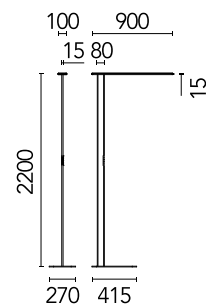

FLOS

05.6515.40.C6 All White

Workmates Floor Single Down Full Spectrum - Up High Efficiency Casambi

Designed by FLOS Architectural, 2023

65.4W - 8530lm - 3000K - CRI> 98 - Beam° 134

Freestanding luminaire. Simple Up&Down emission, with greater light flux amounts in the upper part. High-quality colour rendering, perfectly homogeneous Full Spectrum asymmetric Down light source on the functional plane at distances of Up to 2 meters. High-efficiency Up light source. Smart version with integrated presence detection and brightness sensors. Driver and wall plug, included. Casambi wireless control and integrated manual Touch Dimming capacitive keypad. UGR<19. EN12464 - cd/m² @ 65°<3000 compliant. The base is not included and must be ordered separately.

Are you a professional and your project needs consulting and support?

[BOOK AN APPOINTMENT](#)

Main specifications

Mounting	Floor
Environments	Indoor dry location
Light source type	LED
LED type	Top LED
Number of lamps	1
Power (W)	65.4
System power (W)	65.4
Source flux (lm)	10161
Lumen Output (lm)	8530

Physical

Colour	All White
Field cuttable	No
Orientation	Fixed
Cord colour	White
Cord length (mm)	2000
Net weight (kg)	4.98
IP internal	20

Download

[Mounting instructions](#) PDF

Photometric Files

[LDT / IES](#) ZIP

h(m)	E(lx)	D(m)
1	1558	4.75
2	390	9.50
3	173	14.26
4	97	19.01
5	62	23.76

Photometric

Lighting type	Total
Light distribution	Symmetric
CCT (K)	3000
CRI>	98
McAdam steps (SDCM)	3
Rf fidelity index	97
Rg gamut index	101
LED Life / Failure Ratio	L80B50>60.000h_Tc85°C
Beam angle C0-180 (°)	134
Beam angle C90-270 (°)	78
Extreme cut off	Yes
UGR _L	<16