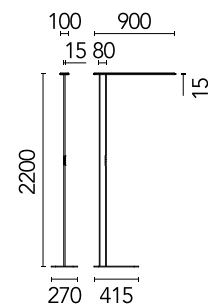

FLOS

05.6507.40.C6 All White

Workmates Floor Single Down Full Spectrum - Up High Efficiency Casambi

Designed by FLOS Architectural, 2023

65.4W - 8965lm - 4000K - CRI> 98 - Beam° 134

Freestanding luminaire. Simple Up&Down emission, with greater light flux amounts in the upper part. High-quality colour rendering, perfectly homogeneous Full Spectrum asymmetric Down light source on the functional plane at distances of Up to 2 meters. High-efficiency Up light source. Driver and wall plug, included. Casambi wireless control and integrated manual Touch Dimming capacitive keypad. UGR<19. EN12464 - cd/m2 @ 65°<3000 compliant. The base is not included and must be ordered separately.

Are you a professional and your project needs consulting and support?

[BOOK AN APPOINTMENT](#)

Main specifications

Mounting	Floor
Environments	Indoor dry location
Light source type	LED
LED type	Top LED
Number of lamps	1
Power (W)	65.4
System power (W)	65.4
Source flux (lm)	10718
Lumen Output (lm)	8965

Physical

Colour	All White
Field cuttable	No
Orientation	Fixed
Cord colour	White
Cord length (mm)	2000
Net weight (kg)	4.98
IP internal	20

Download

[Mounting instructions](#)  PDF

Photometric Files

[LDT / IES](#)  ZIP

Technical Drawings

[2D](#)  ZIP

[3D](#)  ZIP

Ecodesign and Energy Labelling

Schematic light drawing

Beam Angle: - 78°

h(m)	E(lx)	D(m)
1	1652	4.75
2	413	9.50
3	184	14.26
4	103	19.01
5	66	23.76

Luminous flux Luminaire
8965 lm