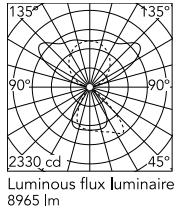

Physical

Colour	All White
Field cuttable	No
Orientation	Fixed
Cord colour	White
Cord length (mm)	2000
Net weight (kg)	4.98
IP internal	20

Download

[Mounting instructions](#)  PDF

Photometric Files

[LDT / IES](#)  ZIP

Technical Drawings

[2D](#)  ZIP

[3D](#)  ZIP

Ecodesign and Energy Labelling

Schematic light drawing

Beam Angle: - 78°

h(m)	E(lx)	D(m)
1	1652	4.75
2	413	9.50
3	184	14.26
4	103	19.01
5	66	23.76

Luminous flux Luminaire
8965 lm

Photometric

Lighting type	Total
Light distribution	Symmetric
CCT (K)	4000
CRI>	98
McAdam steps (SDCM)	3
Rf fidelity index	97
Rg gamut index	101
LED Life / Failure Ratio	L80B50>60.000h_Tc85°C
Beam angle C0-180 (°)	134
Beam angle C90-270 (°)	78
Extreme cut off	Yes
UGR _L	<16