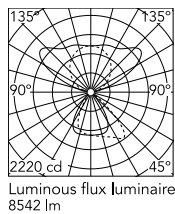

### Physical

Colour	All White
Field cuttable	No
Orientation	Fixed
Cord colour	White
Cord length (mm)	2000
Net weight (kg)	4.98
IP internal	20

### Technical Drawings

[2D](#)  ZIP

[3D](#)  ZIP

## Schematic light drawing

Beam Angle: - 78°

h(m)	E(lx)	D(m)
1	1574	4.75
2	394	9.50
3	175	14.26
4	98	19.01
5	63	23.76

Luminous flux Luminaire  
8542 lm