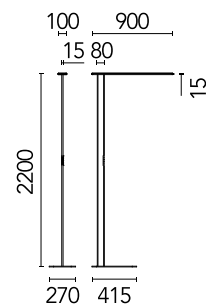

## Workmates Floor Single Down Full Spectrum - Up High Efficiency Casambi

Designed by FLOS Architectural, 2023

65.4W - 8542lm - 3500K - CRI> 98 - Beam° 134

Freestanding luminaire. Simple Up&Down emission, with greater light flux amounts in the upper part. High-quality colour rendering, perfectly homogeneous Full Spectrum asymmetric Down light source on the functional plane at distances of Up to 2 meters. High-efficiency Up light source. Driver and wall plug, included. Casambi wireless control and integrated manual Touch Dimming capacitive keypad. UGR<19. EN12464 - cd/m2 @ 65°<3000 compliant. The base is not included and must be ordered separately.

### Main specifications

Mounting	Floor
Environments	Indoor dry location
Light source type	LED
LED type	Top LED
Number of lamps	1
Power (W)	65.4
System power (W)	65.4
Source flux (lm)	10264
Lumen Output (lm)	8542

### Physical

Colour	All White
Field cuttable	No
Orientation	Fixed
Cord colour	White
Cord length (mm)	2000
Net weight (kg)	4.98
IP internal	20

## Schematic light drawing

Beam Angle: - 78°

h(m)	E(lx)	D(m)
1	1574	4.75
2	394	9.50
3	175	14.26
4	98	19.01
5	63	23.76

Luminous flux Luminaire  
8542 lm