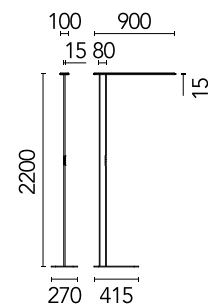

FLOS

05.6505.40.C6 All White

Workmates Floor Single Down Full Spectrum - Up High Efficiency Casambi

Designed by FLOS Architectural, 2023

65.4W - 8457lm - 3000K - CRI> 98 - Beam° 134

Freestanding luminaire. Simple Up&Down emission, with greater light flux amounts in the upper part. High-quality colour rendering, perfectly homogeneous Full Spectrum asymmetric Down light source on the functional plane at distances of Up to 2 meters. High-efficiency Up light source. Driver and wall plug, included. Casambi wireless control and integrated manual Touch Dimming capacitive keypad. UGR<19. EN12464 - cd/m2 @ 65°<3000 compliant. The base is not included and must be ordered separately.

Are you a professional and your project needs consulting and support?

[BOOK AN APPOINTMENT](#)

Main specifications

Mounting	Floor
Environments	Indoor dry location
Light source type	LED
LED type	Top LED
Number of lamps	1
Power (W)	65.4
System power (W)	65.4
Source flux (lm)	10161
Lumen Output (lm)	8457

Physical

Colour	All White
Field cuttable	No
Orientation	Fixed
Cord colour	White
Cord length (mm)	2000
Net weight (kg)	4.98
IP internal	20

Download

[Mounting instructions](#)  PDF

Photometric Files

[LDT / IES](#)  ZIP

h(m)	E(lx)	D(m)
1	1558	4.75
2	390	9.50
3	173	14.26
4	97	19.01
5	62	23.76

Luminous flux Luminaire
8457 lm

Photometric

Lighting type	Total
Light distribution	Symmetric
CCT (K)	3000
CRI>	98
McAdam steps (SDCM)	3
Rf fidelity index	97
Rg gamut index	101
LED Life / Failure Ratio	L80B50>60.000h_Tc85°C
Beam angle C0-180 (°)	134
Beam angle C90-270 (°)	78
Extreme cut off	Yes
UGR _L	<16