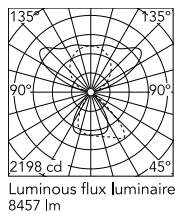

Physical

Colour	Black
Field cuttable	No
Orientation	Fixed
Cord colour	Black
Cord length (mm)	2000
Net weight (kg)	4.98
IP internal	20

Download

Mounting instructions [↓ PDF](#)

Photometric Files

LDT / IES [↓ ZIP](#)

Technical Drawings

2D [↓ ZIP](#)

3D [↓ ZIP](#)

Ecodesign and Energy Labelling

 Replaceable (LED only) light source by a professional

 Replaceable control gear by an end-user

Schematic light drawing

Photometric

Lighting type	Total
Light distribution	Symmetric
CCT (K)	3000
CRI>	98
McAdam steps (SDCM)	3
Rf fidelity index	97
Rg gamut index	102
LED Life / Failure Ratio	L80B50>60.000h_Tc85°C
Beam angle C0-180 (°)	134
Beam angle C90-270 (°)	78
Extreme cut off	Yes
UGR _L	<16