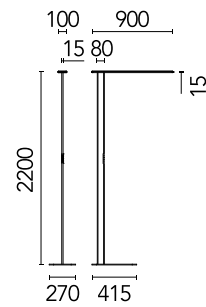

FLOS

05.6505.14.CB Black

Workmates Floor Single Down Full Spectrum - Up High Efficiency Casambi

Designed by FLOS Architectural, 2023

65.4W - 8457lm - 3000K - CRI> 98 - Beam° 134

Freestanding luminaire. Simple Up&Down emission, with greater light flux amounts in the upper part. High-quality colour rendering, perfectly homogeneous Full Spectrum asymmetric Down light source on the functional plane at distances of Up to 2 meters. High-efficiency Up light source. Driver and wall plug, included. Casambi wireless control and integrated manual Touch Dimming capacitive keypad. UGR<19. EN12464 - cd/m2 @ 65°<3000 compliant. The base is not included and must be ordered separately.

Are you a professional and your project needs consulting and support?

BOOK AN APPOINTMENT

Main specifications

Mounting	Floor
Environments	Indoor dry location
Light source type	LED
LED type	Top LED
Number of lamps	1
Power (W)	65.4
System power (W)	65.4
Source flux (lm)	10161
Lumen Output (lm)	8457

Physical

Colour	Black
Field cuttable	No
Orientation	Fixed
Cord colour	Black
Cord length (mm)	2000
Net weight (kg)	4.98
IP internal	20

Download

Mounting instructions [↓ PDF](#)

Photometric Files

LDT / IES [↓ ZIP](#)

Lighting type	Total
Light distribution	Symmetric
CCT (K)	3000
CRI>	98
McAdam steps (SDCM)	3
Rf fidelity index	97
Rg gamut index	102
LED Life / Failure Ratio	L80B50>60.000h_Tc85°C
Beam angle C0-180 (°)	134
Beam angle C90-270 (°)	78
Extreme cut off	Yes
UGR _L	<16