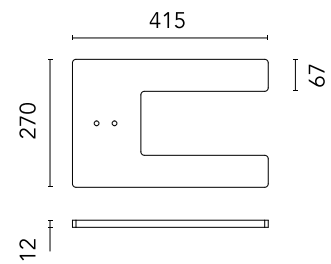

FLOS

08.1041.14 Black

Workmates Floor Single NEW

Designed by FLOS Architectural, 2024

Open base plate

Are you a professional and your project needs consulting and support?

[BOOK AN APPOINTMENT](#)

Main specifications

Mounting	Floor
Environments	Indoor dry location

Physical

Colour	Black
Net weight (kg)	8.8
IP internal	20

Electrical

LED current (mA)	-9
------------------	----