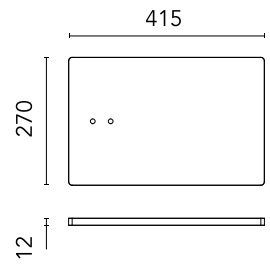

FLOS

08.1040.40 White

Workmates Floor Single NEW

Designed by FLOS Architectural, 2024

Solid base plate

Are you a professional and your project needs consulting and support?

[BOOK AN APPOINTMENT](#)

Main specifications

Mounting	Floor
Environments	Indoor dry location

Physical

Colour	White
Net weight (kg)	13.1
IP internal	20

Electrical

LED current (mA)	-9
------------------	----