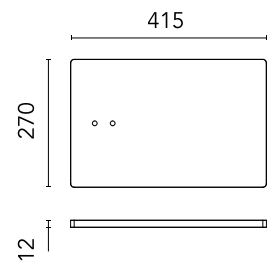

## Workmates Floor Single NEW

Designed by FLOS Architectural, 2024

Solid base plate

Are you a professional and your project needs consulting and support?

[BOOK AN APPOINTMENT](#)

### Physical

Colour	Black
Net weight (kg)	13.1
IP internal	20