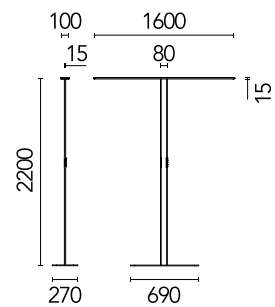

FLOS

05.6721.14 Black

Workmates Floor Double High Efficiency Tunable White Touch Dimming

Designed by FLOS Architectural, 2023

96W - 14950lm - 3500K - CRI> 90 - Beam° 75

Freestanding luminaire. Double Up&Down emission, with greater light flux amounts in the upper part. High-efficiency, perfectly homogeneous asymmetric Down light source on the functional plane at distances of Up to 2 meters. Tunable White variable CCT Up light source. Casambi wireless control and integrated manual Touch Dimming capacitive keypad. UGR<19. EN12464 - cd/m2 @ 65°<3000 compliant. The base and power supply are not included and must be ordered separately.

Are you a professional and your project needs consulting and support?

[BOOK AN APPOINTMENT](#)

Main specifications

Mounting	Floor
Environments	Indoor dry location
Light source type	LED
LED type	Top LED
Number of lamps	1
Power (W)	96
System power (W)	104
Source flux (lm)	18438
Lumen Output (lm)	14950

Physical

Colour	Black
Field cuttable	No
Orientation	Fixed
Cord colour	Black
Cord length (mm)	2000
Net weight (kg)	6.69
IP internal	20

Download

Mounting instructions [↓ PDF](#)

Photometric Files

LDT / IES [↓ ZIP](#)

Lighting type	Total
Light distribution	Symmetric
CCT (K)	3500
CRI>	90
Rf fidelity index	89
Rg gamut index	106
LED Life / Failure Ratio	L80B50>60.000h_Tc85°C
Beam angle C0-180 (°)	75
Beam angle C90-270 (°)	98
Extreme cut off	Yes
UGR _L	<16