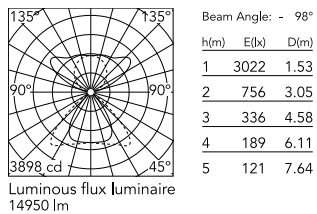

Physical

Colour	Black
Field cuttable	No
Orientation	Fixed
Cord colour	Black
Cord length (mm)	2000
Net weight (kg)	6.69
IP internal	20

Download

Mounting instructions [↓ PDF](#)

Photometric Files

LDT / IES [↓ ZIP](#)

Technical Drawings

2D [↓ ZIP](#)

3D [↓ ZIP](#)

Ecodesign and Energy Labelling

 Replaceable (LED only) light source by a professional

 Replaceable control gear by an end-user

Schematic light drawing

Photometric

Lighting type	Total
Light distribution	Symmetric
CCT (K)	3500
CRI>	90
Rf fidelity index	89
Rg gamut index	106
LED Life / Failure Ratio	L80B50>60.000h_Tc85°C
Beam angle C0-180 (°)	75
Beam angle C90-270 (°)	98
Extreme cut off	Yes
UGR _L	<16