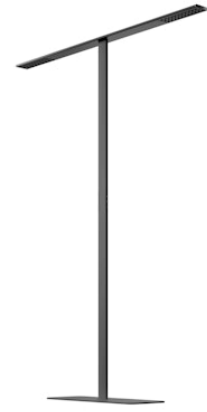

FLOS

05.6721.14 Black

Workmates Floor Double High Efficiency Tunable White Touch Dimming

Designed by FLOS Architectural, 2023

96W - 14950lm - 3500K - CRI> 90 - Beam° 75

Freestanding luminaire. Double Up&Down emission, with greater light flux amounts in the upper part. High-efficiency, perfectly homogeneous asymmetric Down light source on the functional plane at distances of Up to 2 meters. Tunable White variable CCT Up light source. Casambi wireless control and integrated manual Touch Dimming capacitive keypad. UGR<19. EN12464 - cd/m2 @ 65°<3000 compliant. The base and power supply are not included and must be ordered separately.

Are you a professional and your project needs consulting and support?

[BOOK AN APPOINTMENT](#)

Main specifications

Mounting	Floor
Environments	Indoor dry location
Light source type	LED
LED type	Top LED
Number of lamps	1
Power (W)	96
System power (W)	104
Source flux (lm)	18438
Lumen Output (lm)	14950

Physical

Colour	Black
Field cuttable	No
Orientation	Fixed
Cord colour	Black
Cord length (mm)	2000
Net weight (kg)	6.69
IP internal	20

Download

Mounting instructions [↓ PDF](#)

Photometric Files

LDT / IES [↓ ZIP](#)