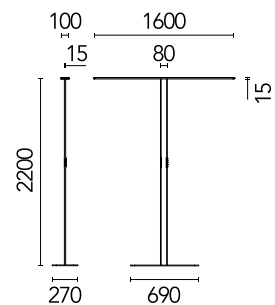

FLOS

05.6732.40.C6 All White

Workmates Floor Double High Efficiency Tunable White Smart Casambi

Designed by FLOS Architectural, 2023

96W - 15708lm - 4000K - CRI> 90 - Beam° 75

Freestanding luminaire. Double Up&Down emission, with greater light flux amounts in the upper part. High-efficiency, perfectly homogeneous asymmetric Down light source on the functional plane at distances of Up to 2 meters. Tunable White variable CCT Up light source. Smart version with integrated presence detection and brightness sensors. Casambi wireless control and integrated manual Touch Dimming capacitive keypad. UGR<19. EN12464 - cd/m² @ 65°<3000 compliant. The base and power supply are not included and must be ordered separately.

Are you a professional and your project needs consulting and support?

[BOOK AN APPOINTMENT](#)

Main specifications

Mounting	Floor
Environments	Indoor dry location
Light source type	LED
LED type	Top LED
Number of lamps	1
Power (W)	96
System power (W)	104
Source flux (lm)	19188
Lumen Output (lm)	15708

Physical

Colour	All White
Field cuttable	No
Orientation	Fixed
Cord colour	White
Cord length (mm)	2000
Net weight (kg)	6.69
IP internal	20

Download

[Mounting instructions](#) PDF

Photometric Files

[LDT / IES](#) ZIP

h(m)	E(lx)	D(m)
1	3317	1.53
2	829	3.05
3	369	4.58
4	207	6.11
5	133	7.64

Photometric

Lighting type	Total
Light distribution	Symmetric
CCT (K)	4000
CRI>	90
Rf fidelity index	89
Rg gamut index	98
LED Life / Failure Ratio	L80B50>60.000h_Tc85°C
Beam angle C0-180 (°)	75
Beam angle C90-270 (°)	95
Extreme cut off	Yes
UGR _L	<16