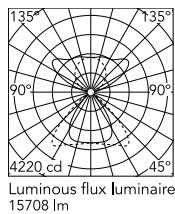

Physical

Colour	All White
Field cuttable	No
Orientation	Fixed
Cord colour	White
Cord length (mm)	2000
Net weight (kg)	6.69
IP internal	20

Download

[Mounting instructions](#) PDF

Photometric Files

[LDT / IES](#) ZIP

Technical Drawings

[2D](#) ZIP

[3D](#) ZIP

Ecodesign and Energy Labelling

Replaceable (LED only) light source by a professional

Replaceable control gear by an end-user

Schematic light drawing

Beam Angle: - 95°

h(m)	E(lx)	D(m)
1	3317	1.53
2	829	3.05
3	369	4.58
4	207	6.11
5	133	7.64

Photometric

Lighting type	Total
Light distribution	Symmetric
CCT (K)	4000
CRI>	90
Rf fidelity index	89
Rg gamut index	98
LED Life / Failure Ratio	L80B50>60.000h_Tc85°C
Beam angle C0-180 (°)	75
Beam angle C90-270 (°)	95
Extreme cut off	Yes
UGR _L	<16