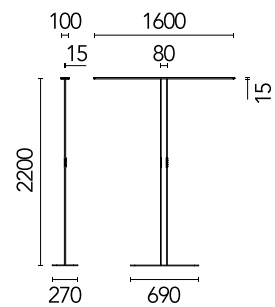

FLOS

05.6732.14.CB Black

Workmates Floor Double High Efficiency Tunable White Smart Casambi

Designed by FLOS Architectural, 2023

96W - 15542lm - 4000K - CRI> 90 - Beam° 75

Freestanding luminaire. Double Up&Down emission, with greater light flux amounts in the upper part. High-efficiency, perfectly homogeneous asymmetric Down light source on the functional plane at distances of Up to 2 meters. Tunable White variable CCT Up light source. Smart version with integrated presence detection and brightness sensors. Casambi wireless control and integrated manual Touch Dimming capacitive keypad. UGR<19. EN12464 - cd/m² @ 65°<3000 compliant. The base and power supply are not included and must be ordered separately.

Are you a professional and your project needs consulting and support?

BOOK AN APPOINTMENT

Main specifications

Mounting	Floor
Environments	Indoor dry location
Light source type	LED
LED type	Top LED
Number of lamps	1
Power (W)	96
System power (W)	104
Source flux (lm)	19188
Lumen Output (lm)	15542

Physical

Colour	Black
Field cuttable	No
Orientation	Fixed
Cord colour	Black
Cord length (mm)	2000
Net weight (kg)	6.69
IP internal	20

Download

Mounting instructions [↓ PDF](#)

Photometric Files

LDT / IES [↓ ZIP](#)

Lighting type	Total
Light distribution	Symmetric
CCT (K)	4000
CRI>	90
Rf fidelity index	89
Rg gamut index	98
LED Life / Failure Ratio	L80B50>60.000h_Tc85°C
Beam angle C0-180 (°)	75
Beam angle C90-270 (°)	98
Extreme cut off	Yes
UGR _L	<16