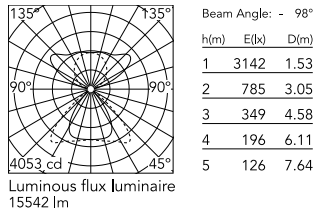

Physical

Colour	Black
Field cuttable	No
Orientation	Fixed
Cord colour	Black
Cord length (mm)	2000
Net weight (kg)	6.69
IP internal	20

Download

Mounting instructions [↓ PDF](#)

Photometric Files

LDT / IES [↓ ZIP](#)

Technical Drawings

2D [↓ ZIP](#)

3D [↓ ZIP](#)

Ecodesign and Energy Labelling

Replaceable (LED only) light source by a professional

Replaceable control gear by an end-user

Schematic light drawing

Photometric

Lighting type	Total
Light distribution	Symmetric
CCT (K)	4000
CRI>	90
Rf fidelity index	89
Rg gamut index	98
LED Life / Failure Ratio	L80B50>60.000h_Tc85°C
Beam angle C0-180 (°)	75
Beam angle C90-270 (°)	98
Extreme cut off	Yes
UGR _L	<16