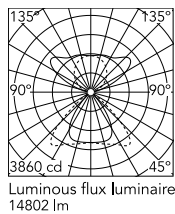

Physical

Colour	Black
Field cuttable	No
Orientation	Fixed
Cord colour	Black
Cord length (mm)	2000
Net weight (kg)	6.69
IP internal	20

Download

Mounting instructions [↓ PDF](#)

Photometric Files

LDT / IES [↓ ZIP](#)

Technical Drawings

2D [↓ ZIP](#)

3D [↓ ZIP](#)

Ecodesign and Energy Labelling

Replaceable (LED only) light source by a professional

Replaceable control gear by an end-user

Schematic light drawing

Beam Angle: - 98°

h(m)	E(lx)	D(m)
1	2992	1.53
2	748	3.05
3	332	4.58
4	187	6.11
5	120	7.64

Photometric

Lighting type	Total
Light distribution	Symmetric
CCT (K)	3000
CRI>	90
Rf fidelity index	89
Rg gamut index	106
LED Life / Failure Ratio	L80B50>60.000h_Tc85°C
Beam angle C0-180 (°)	75
Beam angle C90-270 (°)	98
Extreme cut off	Yes
UGR _L	<16