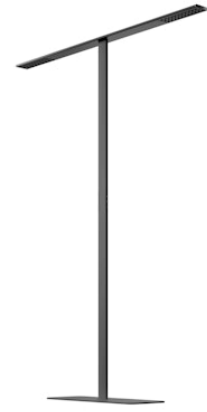

FLOS

05.6730.14.CB Black

Workmates Floor Double High Efficiency Tunable White Smart Casambi

Designed by FLOS Architectural, 2023

96W - 14802lm - 3000K - CRI> 90 - Beam° 75

Freestanding luminaire. Double Up&Down emission, with greater light flux amounts in the upper part. High-efficiency, perfectly homogeneous asymmetric Down light source on the functional plane at distances of Up to 2 meters. Tunable White variable CCT Up light source. Smart version with integrated presence detection and brightness sensors. Casambi wireless control and integrated manual Touch Dimming capacitive keypad. UGR<19. EN12464 - cd/m² @ 65°<3000 compliant. The base and power supply are not included and must be ordered separately.

Are you a professional and your project needs consulting and support?

BOOK AN APPOINTMENT

Main specifications

Mounting	Floor
Environments	Indoor dry location
Light source type	LED
LED type	Top LED
Number of lamps	1
Power (W)	96
System power (W)	104
Source flux (lm)	18254
Lumen Output (lm)	14802

Physical

Colour	Black
Field cuttable	No
Orientation	Fixed
Cord colour	Black
Cord length (mm)	2000
Net weight (kg)	6.69
IP internal	20

Download

Mounting instructions [↓ PDF](#)

Photometric Files

LDT / IES [↓ ZIP](#)

Technical Drawings

2D [↓ ZIP](#)

3D [↓ ZIP](#)

Ecodesign and Energy Labelling

Replaceable (LED only) light source by a professional

Replaceable control gear by an end-user

Schematic light drawing

Beam Angle: - 98°