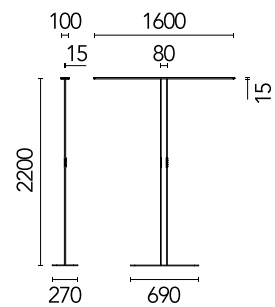

FLOS

05.6730.14.CB Black

Workmates Floor Double High Efficiency Tunable White Smart Casambi

Designed by FLOS Architectural, 2023

96W - 14802lm - 3000K - CRI> 90 - Beam° 75

Freestanding luminaire. Double Up&Down emission, with greater light flux amounts in the upper part. High-efficiency, perfectly homogeneous asymmetric Down light source on the functional plane at distances of Up to 2 meters. Tunable White variable CCT Up light source. Smart version with integrated presence detection and brightness sensors. Casambi wireless control and integrated manual Touch Dimming capacitive keypad. UGR<19. EN12464 - cd/m² @ 65°<3000 compliant. The base and power supply are not included and must be ordered separately.

Are you a professional and your project needs consulting and support?

BOOK AN APPOINTMENT

Main specifications

Mounting	Floor
Environments	Indoor dry location
Light source type	LED
LED type	Top LED
Number of lamps	1
Power (W)	96
System power (W)	104
Source flux (lm)	18254
Lumen Output (lm)	14802

Physical

Colour	Black
Field cuttable	No
Orientation	Fixed
Cord colour	Black
Cord length (mm)	2000
Net weight (kg)	6.69
IP internal	20

Download

Mounting instructions [↓ PDF](#)

Photometric Files

LDT / IES [↓ ZIP](#)

h(m)	E(lx)	D(m)
1	2992	1.53
2	748	3.05
3	332	4.58
4	187	6.11
5	120	7.64

Photometric

Lighting type	Total
Light distribution	Symmetric
CCT (K)	3000
CRI>	90
Rf fidelity index	89
Rg gamut index	106
LED Life / Failure Ratio	L80B50>60.000h_Tc85°C
Beam angle C0-180 (°)	75
Beam angle C90-270 (°)	98
Extreme cut off	Yes
UGR _L	<16