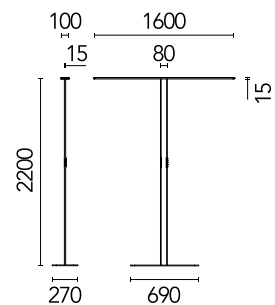

FLOS

05.6702.40.78 All White

Workmates Floor Double High Efficiency Touch Dimming

Designed by FLOS Architectural, 2023

112W - 19163lm - 4000K - CRI> 90 - Beam° 134

Freestanding luminaire. Double Up&Down emission, with greater light flux amounts in the upper part. High-efficiency, perfectly homogeneous asymmetric Down light source on the functional plane at distances of Up to 2 meters. High-efficiency Up light source. Casambi wireless control and integrated manual Touch Dimming capacitive keypad. UGR<19. EN12464 - cd/m2 @ 65°<3000 compliant. The base and power supply are not included and must be ordered separately.

Are you a professional and your project needs consulting and support?

[BOOK AN APPOINTMENT](#)

Main specifications

Mounting	Floor
Environments	Indoor dry location
Light source type	LED
LED type	Top LED
Number of lamps	1
Power (W)	112
System power (W)	121
Source flux (lm)	23914
Lumen Output (lm)	19163

Physical

Colour	All White
Field cuttable	No
Orientation	Fixed
Cord colour	White
Cord length (mm)	2000
Net weight (kg)	6.69
IP internal	20

Download

[Mounting instructions](#)  PDF

Photometric Files

[LDT / IES](#)  ZIP

Lighting type	Total
Light distribution	Symmetric
CCT (K)	4000
CRI>	90
Rf fidelity index	89
Rg gamut index	98
LED Life / Failure Ratio	L80B50>60.000h_Tc85°C
Beam angle C0-180 (°)	134
Beam angle C90-270 (°)	78
Extreme cut off	Yes
UGR _L	<16