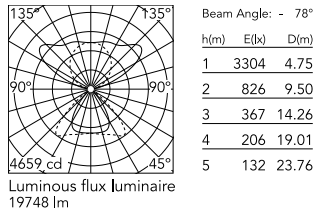

Physical

Colour	All White
Field cuttable	No
Orientation	Fixed
Cord colour	White
Cord length (mm)	2000
Net weight (kg)	6.69
IP internal	20

Download

[Mounting instructions](#)  PDF

Photometric Files

[LDT / IES](#)  ZIP

Technical Drawings

[2D](#)  ZIP

[3D](#)  ZIP

Ecodesign and Energy Labelling

 Replaceable (LED only) light source by a professional

 Replaceable control gear by an end-user

Schematic light drawing

Photometric

Lighting type	Total
Light distribution	Symmetric
CCT (K)	4000
CRI>	90
Rf fidelity index	89
Rg gamut index	98
LED Life / Failure Ratio	L80B50>60.000h_Tc85°C
Beam angle C0-180 (°)	134
Beam angle C90-270 (°)	78
Extreme cut off	Yes
UGR _L	<16