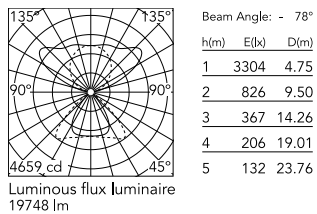

Physical

Colour	Black
Field cuttable	No
Orientation	Fixed
Cord colour	Black
Cord length (mm)	2000
Net weight (kg)	6.69
IP internal	20

Download

Mounting instructions [↓ PDF](#)

Photometric Files

LDT / IES [↓ ZIP](#)

Technical Drawings

2D [↓ ZIP](#)

3D [↓ ZIP](#)

Ecodesign and Energy Labelling

 Replaceable (LED only) light source by a professional

 Replaceable control gear by an end-user

Schematic light drawing

Photometric

Lighting type	Total
Light distribution	Symmetric
CCT (K)	4000
CRI>	90
Rf fidelity index	89
Rg gamut index	98
LED Life / Failure Ratio	L80B50>60.000h_Tc85°C
Beam angle C0-180 (°)	134
Beam angle C90-270 (°)	78
Extreme cut off	Yes
UGR _L	<16