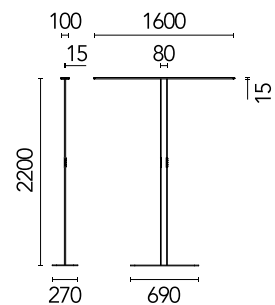

FLOS

05.6702.14 Black

Workmates Floor Double High Efficiency Touch Dimming

Designed by FLOS Architectural, 2023

112W - 19748lm - 4000K - CRI> 90 - Beam° 134

Freestanding luminaire. Double Up&Down emission, with greater light flux amounts in the upper part. High-efficiency, perfectly homogeneous asymmetric Down light source on the functional plane at distances of Up to 2 meters. High-efficiency Up light source. Casambi wireless control and integrated manual Touch Dimming capacitive keypad. UGR<19. EN12464 - cd/m2 @ 65°<3000 compliant. The base and power supply are not included and must be ordered separately.

Are you a professional and your project needs consulting and support?

[BOOK AN APPOINTMENT](#)

Main specifications

Mounting	Floor
Environments	Indoor dry location
Light source type	LED
LED type	Top LED
Number of lamps	1
Power (W)	112
System power (W)	121
Source flux (lm)	23914
Lumen Output (lm)	19748

Physical

Colour	Black
Field cuttable	No
Orientation	Fixed
Cord colour	Black
Cord length (mm)	2000
Net weight (kg)	6.69
IP internal	20

Download

Mounting instructions [↓ PDF](#)

Photometric Files

LDT / IES [↓ ZIP](#)

Lighting type	Total
Light distribution	Symmetric
CCT (K)	4000
CRI>	90
Rf fidelity index	89
Rg gamut index	98
LED Life / Failure Ratio	L80B50>60.000h_Tc85°C
Beam angle C0-180 (°)	134
Beam angle C90-270 (°)	78
Extreme cut off	Yes
UGR _L	<16