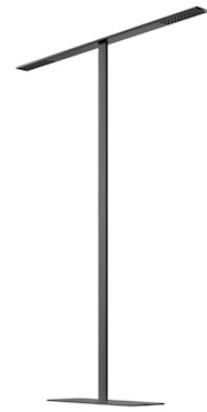

FLOS

05.6702.14 Black

Workmates Floor Double High Efficiency Touch Dimming

Designed by FLOS Architectural, 2023

112W - 19748lm - 4000K - CRI> 90 - Beam° 134

Freestanding luminaire. Double Up&Down emission, with greater light flux amounts in the upper part. High-efficiency, perfectly homogeneous asymmetric Down light source on the functional plane at distances of Up to 2 meters. High-efficiency Up light source. Casambi wireless control and integrated manual Touch Dimming capacitive keypad. UGR<19. EN12464 - cd/m2 @ 65°<3000 compliant. The base and power supply are not included and must be ordered separately.

Are you a professional and your project needs consulting and support?

[BOOK AN APPOINTMENT](#)

Main specifications

Mounting	Floor
Environments	Indoor dry location
Light source type	LED
LED type	Top LED
Number of lamps	1
Power (W)	112
System power (W)	121
Source flux (lm)	23914
Lumen Output (lm)	19748

Physical

Colour	Black
Field cuttable	No
Orientation	Fixed
Cord colour	Black
Cord length (mm)	2000
Net weight (kg)	6.69
IP internal	20

Download

Mounting instructions [↓ PDF](#)

Photometric Files

LDT / IES [↓ ZIP](#)