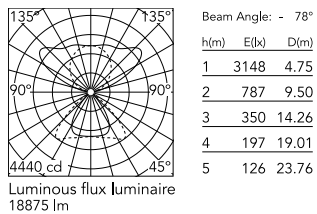

Schematic light drawing

Photometric

Lighting type	Total
Light distribution	Symmetric
CCT (K)	3500
CRI>	90
Rf fidelity index	89
Rg gamut index	106
LED Life / Failure Ratio	L80B50>60.000h_Tc85°C
Beam angle C0-180 (°)	134
Beam angle C90-270 (°)	78
Extreme cut off	Yes
UGR_L	<16

Electrical

Insulation class	III
Power supply	Remote excluded
Dimmable	Yes
Power supply type	Dimmer on board
Dimming interface	Dimmer Integrated
Plug type	Twist and Lock
Batteries inside	No