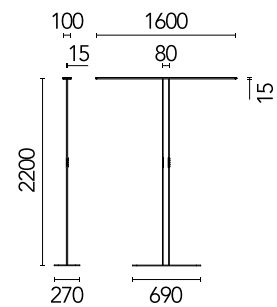

FLOS

05.6711.40.CB White

Workmates Floor Double High Efficiency Smart Casambi

Designed by FLOS Architectural, 2023

112W - 18875lm - 3500K - CRI> 90 - Beam° 134

Freestanding luminaire. Double Up&Down emission, with greater light flux amounts in the upper part. High-efficiency, perfectly homogeneous asymmetric Down light source on the functional plane at distances of Up to 2 meters. High-efficiency Up light source. Smart version with integrated presence detection and brightness sensors. Casambi wireless control and integrated manual Touch Dimming capacitive keypad. UGR<19. EN12464 - cd/m2 @ 65°<3000 compliant. The base and power supply are not included and must be ordered separately.

Are you a professional and your project needs consulting and support?

[BOOK AN APPOINTMENT](#)

Main specifications

Mounting	Floor
Environments	Indoor dry location
Light source type	LED
LED type	Top LED
Number of lamps	1
Power (W)	112
System power (W)	121
Source flux (lm)	22948
Lumen Output (lm)	18875

Physical

Colour	White
Field cuttable	No
Orientation	Fixed
Cord colour	White
Cord length (mm)	2000
Net weight (kg)	6.69
IP internal	20

Download

[Mounting instructions](#)  PDF

Photometric Files

[LDT / IES](#)  ZIP

Lighting type	Total
Light distribution	Symmetric
CCT (K)	3500
CRI>	90
Rf fidelity index	89
Rg gamut index	103
LED Life / Failure Ratio	L80B50>60.000h_Tc85°C
Beam angle C0-180 (°)	134
Beam angle C90-270 (°)	78
Extreme cut off	Yes
UGR _L	<16