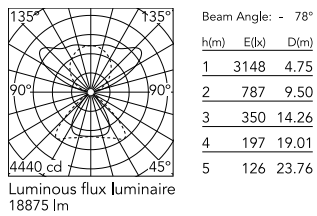

Physical

Colour	White
Field cuttable	No
Orientation	Fixed
Cord colour	White
Cord length (mm)	2000
Net weight (kg)	6.69
IP internal	20

Download

[Mounting instructions](#)  PDF

Photometric Files

[LDT / IES](#)  ZIP

Technical Drawings

[2D](#)  ZIP

[3D](#)  ZIP

Ecodesign and Energy Labelling

Replaceable (LED only) light source by a professional

Replaceable control gear by an end-user

Schematic light drawing

Photometric

Lighting type	Total
Light distribution	Symmetric
CCT (K)	3500
CRI>	90
Rf fidelity index	89
Rg gamut index	103
LED Life / Failure Ratio	L80B50>60.000h_Tc85°C
Beam angle C0-180 (°)	134
Beam angle C90-270 (°)	78
Extreme cut off	Yes
UGR _L	<16