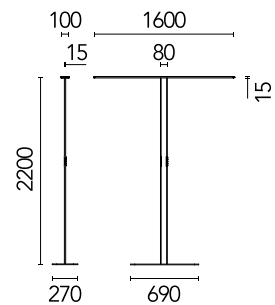

## Workmates Floor Double High Efficiency Casambi

Designed by FLOS Architectural, 2023

112W - 19748lm - 4000K - CRI> 90 - Beam° 134

Freestanding luminaire. Double Up&Down emission, with greater light flux amounts in the upper part. High-efficiency, perfectly homogeneous asymmetric Down light source on the functional plane at distances of Up to 2 meters. High-efficiency Up light source. Casambi wireless control and integrated manual Touch Dimming capacitive keypad. UGR<19. EN12464 - cd/m2 @ 65°<3000 compliant. The base and power supply are not included and must be ordered separately.

### Main specifications

Mounting	Floor
Environments	Indoor dry location
Light source type	LED
LED type	Top LED
Number of lamps	1
Power (W)	112
System power (W)	121
Source flux (lm)	23914
Lumen Output (lm)	19748

### Physical

Colour	All White
Field cuttable	No
Orientation	Fixed
Cord colour	White
Cord length (mm)	2000
Net weight (kg)	6.69
IP internal	20