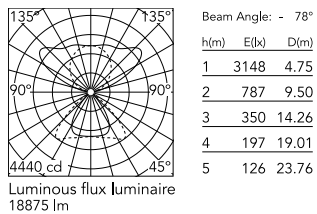

Physical

Colour	All White
Field cuttable	No
Orientation	Fixed
Cord colour	White
Cord length (mm)	2000
Net weight (kg)	6.69
IP internal	20

Download

Mounting instructions [↓ PDF](#)

Photometric Files

LDT / IES [↓ ZIP](#)

Technical Drawings

2D [↓ ZIP](#)

3D [↓ ZIP](#)

Ecodesign and Energy Labelling

 Replaceable (LED only) light source by a professional

 Replaceable control gear by an end-user

Schematic light drawing

Photometric

Lighting type	Total
Light distribution	Symmetric
CCT (K)	3500
CRI>	90
Rf fidelity index	89
Rg gamut index	106
LED Life / Failure Ratio	L80B50>60.000h_Tc85°C
Beam angle C0-180 (°)	134
Beam angle C90-270 (°)	78
Extreme cut off	Yes
UGR _L	<16