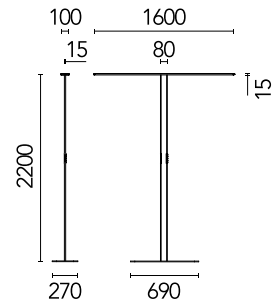

FLOS

05.6701.40.C6 All White

Workmates Floor Double High Efficiency Casambi

Designed by FLOS Architectural, 2023

112W - 18875lm - 3500K - CRI> 90 - Beam° 134

Freestanding luminaire. Double Up&Down emission, with greater light flux amounts in the upper part. High-efficiency, perfectly homogeneous asymmetric Down light source on the functional plane at distances of Up to 2 meters. High-efficiency Up light source. Casambi wireless control and integrated manual Touch Dimming capacitive keypad. UGR<19. EN12464 - cd/m2 @ 65°<3000 compliant. The base and power supply are not included and must be ordered separately.

Are you a professional and your project needs consulting and support?

[BOOK AN APPOINTMENT](#)

Main specifications

Mounting	Floor
Environments	Indoor dry location
Light source type	LED
LED type	Top LED
Number of lamps	1
Power (W)	112
System power (W)	121
Source flux (lm)	22948
Lumen Output (lm)	18875

Physical

Colour	All White
Field cuttable	No
Orientation	Fixed
Cord colour	White
Cord length (mm)	2000
Net weight (kg)	6.69
IP internal	20

Download

Mounting instructions [↓ PDF](#)

Photometric Files

LDT / IES [↓ ZIP](#)

Lighting type	Total
Light distribution	Symmetric
CCT (K)	3500
CRI>	90
Rf fidelity index	89
Rg gamut index	106
LED Life / Failure Ratio	L80B50>60.000h_Tc85°C
Beam angle C0-180 (°)	134
Beam angle C90-270 (°)	78
Extreme cut off	Yes
UGR _L	<16