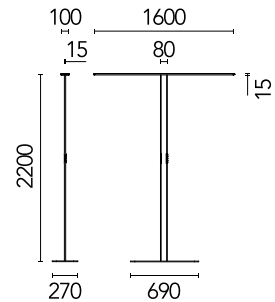

## Workmates Floor Double High Efficiency Casambi

Designed by FLOS Architectural, 2023

112W - 18688lm - 3000K - CRI> 90 - Beam° 134

Freestanding luminaire. Double Up&Down emission, with greater light flux amounts in the upper part. High-efficiency, perfectly homogeneous asymmetric Down light source on the functional plane at distances of Up to 2 meters. High-efficiency Up light source. Casambi wireless control and integrated manual Touch Dimming capacitive keypad. UGR<19. EN12464 - cd/m2 @ 65°<3000 compliant. The base and power supply are not included and must be ordered separately.

### Main specifications

Mounting	Floor
Environments	Indoor dry location
Light source type	LED
LED type	Top LED
Number of lamps	1
Power (W)	112
System power (W)	121
Source flux (lm)	22718
Lumen Output (lm)	18688

### Physical

Colour	All White
Field cuttable	No
Orientation	Fixed
Cord colour	White
Cord length (mm)	2000
Net weight (kg)	6.69
IP internal	20