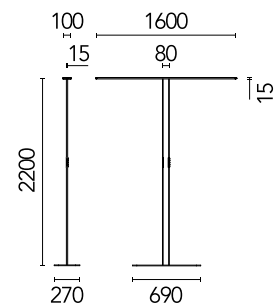

FLOS

05.6727.14 Black

Workmates Floor Double Down Full Spectrum - Up High Efficiency Tunable White Touch Dimming

Designed by FLOS Architectural, 2023

96W - 13725lm - 4000K - CRI> 98 - Beam° 134

Freestanding luminaire. Double Up&Down emission, with greater light flux amounts in the upper part. High-quality colour rendering, perfectly homogeneous Full Spectrum asymmetric Down light source on the functional plane at distances of Up to 2 meters. Tunable White variable CCT Up light source. Casambi wireless control and integrated manual Touch Dimming capacitive keypad. UGR<19. EN12464 - cd/m2 @ 65°<3000 compliant. The base and power supply are not included and must be ordered separately.

Are you a professional and your project needs consulting and support?

[BOOK AN APPOINTMENT](#)

Main specifications

Mounting	Floor
Environments	Indoor dry location
Light source type	LED
LED type	Top LED
Number of lamps	1
Power (W)	96
System power (W)	104
Source flux (lm)	16710
Lumen Output (lm)	13725

Physical

Colour	Black
Field cuttable	No
Orientation	Fixed
Cord colour	Black
Cord length (mm)	2000
Net weight (kg)	6.69
IP internal	20

Download

[Mounting instructions](#)  PDF

Photometric Files

[LDT / IES](#)  ZIP

Lighting type	Total
Light distribution	Symmetric
CCT (K)	4000
CRI>	98
Rf fidelity index	97
Rg gamut index	101
LED Life / Failure Ratio	L80B50>60.000h_Tc85°C
Beam angle C0-180 (°)	134
Beam angle C90-270 (°)	78
Extreme cut off	Yes
UGR _L	<16