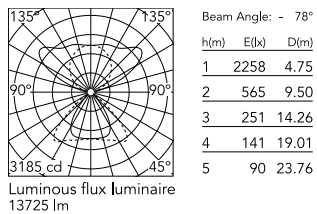

Physical

Colour	Black
Field cuttable	No
Orientation	Fixed
Cord colour	Black
Cord length (mm)	2000
Net weight (kg)	6.69
IP internal	20

Download

[Mounting instructions](#)  PDF

Photometric Files

[LDT / IES](#)  ZIP

Technical Drawings

[2D](#)  ZIP

[3D](#)  ZIP

Ecodesign and Energy Labelling

  Replaceable (LED only) light source by a professional

  Replaceable control gear by an end-user

Schematic light drawing

Photometric

Lighting type	Total
Light distribution	Symmetric
CCT (K)	4000
CRI>	98
Rf fidelity index	97
Rg gamut index	101
LED Life / Failure Ratio	L80B50>60.000h_Tc85°C
Beam angle C0-180 (°)	134
Beam angle C90-270 (°)	78
Extreme cut off	Yes
UGR _L	<16