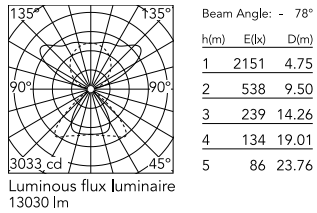

Physical

Colour	All White
Field cuttable	No
Orientation	Fixed
Cord colour	White
Cord length (mm)	2000
Net weight (kg)	6.69
IP internal	20

Download

[Mounting instructions](#)  PDF

Photometric Files

[LDT / IES](#)  ZIP

05.6725.40.78

Schematic light drawing

Photometric

Lighting type	Total
Light distribution	Symmetric
CCT (K)	3000
CRI>	98
Rf fidelity index	97
Rg gamut index	101
LED Life / Failure Ratio	L80B50>60.000h_Tc85°C
Beam angle C0-180 (°)	134
Beam angle C90-270 (°)	78
Extreme cut off	Yes
UGR _L	<16