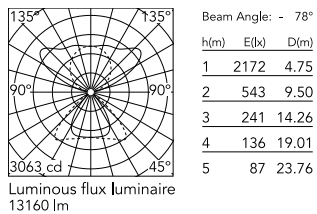

Physical

Colour	White
Field cuttable	No
Orientation	Fixed
Cord colour	White
Cord length (mm)	2000
Net weight (kg)	6.69
IP internal	20

Download

Mounting instructions [↓ PDF](#)

Photometric Files

LDT / IES [↓ ZIP](#)

Technical Drawings

2D [↓ ZIP](#)

3D [↓ ZIP](#)

Ecodesign and Energy Labelling

Replaceable (LED only) light source by a professional

Replaceable control gear by an end-user

Schematic light drawing

Photometric

Lighting type	Total
Light distribution	Symmetric
CCT (K)	3500
CRI>	98
Rf fidelity index	97
Rg gamut index	102
LED Life / Failure Ratio	L80B50>60.000h_Tc85°C
Beam angle C0-180 (°)	134
Beam angle C90-270 (°)	78
Extreme cut off	Yes
UGR _L	<16