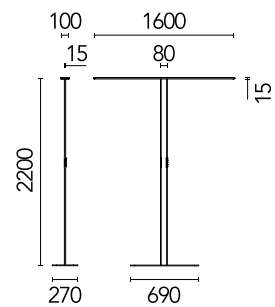

FLOS

05.6736.40.CB White

Workmates Floor Double Down Full Spectrum - Up High Efficiency Tunable White Smart Casambi

Designed by FLOS Architectural, 2023

96W - 13160lm - 3500K - CRI> 98 - Beam° 134

Freestanding luminaire. Double Up&Down emission, with greater light flux amounts in the upper part. High-quality colour rendering, perfectly homogeneous Full Spectrum asymmetric Down light source on the functional plane at distances of Up to 2 meters. Tunable White variable CCT Up light source. Smart version with integrated presence detection and brightness sensors. Casambi wireless control and integrated manual Touch Dimming capacitive keypad. UGR<19. EN12464 - cd/m2 @ 65°<3000 compliant. The base and power supply are not included and must be ordered separately.

Are you a professional and your project needs consulting and support?

[BOOK AN APPOINTMENT](#)

Main specifications

Mounting	Floor
Environments	Indoor dry location
Light source type	LED
LED type	Top LED
Number of lamps	1
Power (W)	96
System power (W)	104
Source flux (lm)	16016
Lumen Output (lm)	13160

Physical

Colour	White
Field cuttable	No
Orientation	Fixed
Cord colour	White
Cord length (mm)	2000
Net weight (kg)	6.69
IP internal	20

Download

Mounting instructions [↓ PDF](#)

Photometric Files

LDT / IES [↓ ZIP](#)

Lighting type	Total
Light distribution	Symmetric
CCT (K)	3500
CRI>	98
Rf fidelity index	97
Rg gamut index	102
LED Life / Failure Ratio	L80B50>60.000h_Tc85°C
Beam angle C0-180 (°)	134
Beam angle C90-270 (°)	78
Extreme cut off	Yes
UGR _L	<16