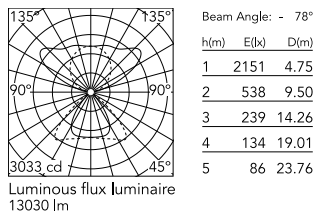

Physical

Colour	White
Field cuttable	No
Orientation	Fixed
Cord colour	White
Cord length (mm)	2000
Net weight (kg)	6.69
IP internal	20

Download

[Mounting instructions](#)  PDF

Photometric Files

[LDT / IES](#)  ZIP

Technical Drawings

[2D](#)  ZIP

[3D](#)  ZIP

Ecodesign and Energy Labelling

 Replaceable (LED only) light source by a professional

 Replaceable control gear by an end-user

Schematic light drawing

Photometric

Lighting type	Total
Light distribution	Symmetric
CCT (K)	3000
CRI>	98
Rf fidelity index	97
Rg gamut index	101
LED Life / Failure Ratio	L80B50>60.000h_Tc85°C
Beam angle C0-180 (°)	134
Beam angle C90-270 (°)	78
Extreme cut off	Yes
UGR _L	<16