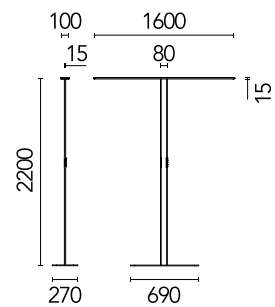

FLOS

05.6735.40.CB White

Workmates Floor Double Down Full Spectrum - Up High Efficiency Tunable White Smart Casambi

Designed by FLOS Architectural, 2023

96W - 13030lm - 3000K - CRI> 98 - Beam° 134

Freestanding luminaire. Double Up&Down emission, with greater light flux amounts in the upper part. High-quality colour rendering, perfectly homogeneous Full Spectrum asymmetric Down light source on the functional plane at distances of Up to 2 meters. Tunable White variable CCT Up light source. Smart version with integrated presence detection and brightness sensors. Casambi wireless control and integrated manual Touch Dimming capacitive keypad. UGR<19. EN12464 - cd/m2 @ 65°<3000 compliant. The base and power supply are not included and must be ordered separately.

Are you a professional and your project needs consulting and support?

[BOOK AN APPOINTMENT](#)

Main specifications

Mounting	Floor
Environments	Indoor dry location
Light source type	LED
LED type	Top LED
Number of lamps	1
Power (W)	96
System power (W)	104
Source flux (lm)	15858
Lumen Output (lm)	13030

Physical

Colour	White
Field cuttable	No
Orientation	Fixed
Cord colour	White
Cord length (mm)	2000
Net weight (kg)	6.69
IP internal	20

Download

[Mounting instructions](#)  PDF

Photometric Files

[LDT / IES](#)  ZIP

Lighting type	Total
Light distribution	Symmetric
CCT (K)	3000
CRI>	98
Rf fidelity index	97
Rg gamut index	101
LED Life / Failure Ratio	L80B50>60.000h_Tc85°C
Beam angle C0-180 (°)	134
Beam angle C90-270 (°)	78
Extreme cut off	Yes
UGR _L	<16