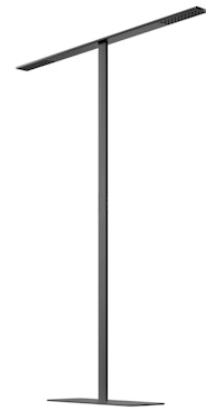

FLOS

05.6735.14.CB Black

Workmates Floor Double Down Full Spectrum - Up High Efficiency Tunable White Smart Casambi

Designed by FLOS Architectural, 2023

96W - 13030lm - 3000K - CRI> 98 - Beam° 134

Freestanding luminaire. Double Up&Down emission, with greater light flux amounts in the upper part. High-quality colour rendering, perfectly homogeneous Full Spectrum asymmetric Down light source on the functional plane at distances of Up to 2 meters. Tunable White variable CCT Up light source. Smart version with integrated presence detection and brightness sensors. Casambi wireless control and integrated manual Touch Dimming capacitive keypad. UGR<19. EN12464 - cd/m2 @ 65°<3000 compliant. The base and power supply are not included and must be ordered separately.

Are you a professional and your project needs consulting and support?

[BOOK AN APPOINTMENT](#)

Main specifications

Mounting	Floor
Environments	Indoor dry location
Light source type	LED
LED type	Top LED
Number of lamps	1
Power (W)	96
System power (W)	104
Source flux (lm)	15858
Lumen Output (lm)	13030

Physical

Colour	Black
Field cuttable	No
Orientation	Fixed
Cord colour	Black
Cord length (mm)	2000
Net weight (kg)	6.69
IP internal	20

Download

Mounting instructions [↓ PDF](#)

Photometric Files

LDT / IES [↓ ZIP](#)