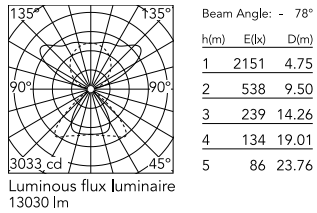

Physical

Colour	Black
Field cuttable	No
Orientation	Fixed
Cord colour	Black
Cord length (mm)	2000
Net weight (kg)	6.69
IP internal	20

Download

Mounting instructions [↓ PDF](#)

Photometric Files

LDT / IES [↓ ZIP](#)

Technical Drawings

2D [↓ ZIP](#)

3D [↓ ZIP](#)

Ecodesign and Energy Labelling

 Replaceable (LED only) light source by a professional

 Replaceable control gear by an end-user

Schematic light drawing

Photometric

Lighting type	Total
Light distribution	Symmetric
CCT (K)	3000
CRI>	98
Rf fidelity index	97
Rg gamut index	101
LED Life / Failure Ratio	L80B50>60.000h_Tc85°C
Beam angle C0-180 (°)	134
Beam angle C90-270 (°)	78
Extreme cut off	Yes
UGR _L	<16