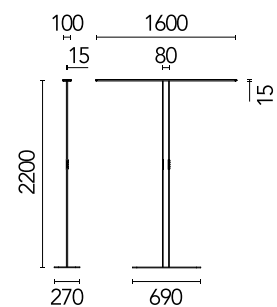

FLOS

05.6735.14.CB Black

Workmates Floor Double Down Full Spectrum - Up High Efficiency Tunable White Smart Casambi

Designed by FLOS Architectural, 2023

96W - 13030lm - 3000K - CRI> 98 - Beam° 134

Freestanding luminaire. Double Up&Down emission, with greater light flux amounts in the upper part. High-quality colour rendering, perfectly homogeneous Full Spectrum asymmetric Down light source on the functional plane at distances of Up to 2 meters. Tunable White variable CCT Up light source. Smart version with integrated presence detection and brightness sensors. Casambi wireless control and integrated manual Touch Dimming capacitive keypad. UGR<19. EN12464 - cd/m2 @ 65°<3000 compliant. The base and power supply are not included and must be ordered separately.

Are you a professional and your project needs consulting and support?

[BOOK AN APPOINTMENT](#)

Main specifications

Mounting	Floor
Environments	Indoor dry location
Light source type	LED
LED type	Top LED
Number of lamps	1
Power (W)	96
System power (W)	104
Source flux (lm)	15858
Lumen Output (lm)	13030

Physical

Colour	Black
Field cuttable	No
Orientation	Fixed
Cord colour	Black
Cord length (mm)	2000
Net weight (kg)	6.69
IP internal	20

Download

Mounting instructions [↓ PDF](#)

Photometric Files

LDT / IES [↓ ZIP](#)

Lighting type	Total
Light distribution	Symmetric
CCT (K)	3000
CRI>	98
Rf fidelity index	97
Rg gamut index	101
LED Life / Failure Ratio	L80B50>60.000h_Tc85°C
Beam angle C0-180 (°)	134
Beam angle C90-270 (°)	78
Extreme cut off	Yes
UGR _L	<16