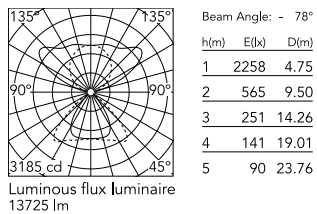

Physical

Colour	White
Field cuttable	No
Orientation	Fixed
Cord colour	White
Cord length (mm)	2000
Net weight (kg)	6.69
IP internal	20

Download

[Mounting instructions](#)  PDF

Photometric Files

[LDT / IES](#)  ZIP

Technical Drawings

[2D](#)  ZIP

[3D](#)  ZIP

Ecodesign and Energy Labelling

 Replaceable (LED only) light source by a professional

 Replaceable control gear by an end-user

Schematic light drawing

Photometric

Lighting type	Total
Light distribution	Symmetric
CCT (K)	4000
CRI>	98
Rf fidelity index	97
Rg gamut index	101
LED Life / Failure Ratio	L80B50>60.000h_Tc85°C
Beam angle C0-180 (°)	134
Beam angle C90-270 (°)	78
Extreme cut off	Yes
UGR _L	<16