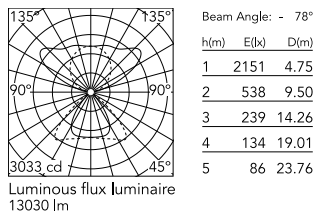

Physical

Colour	White
Field cuttable	No
Orientation	Fixed
Cord colour	White
Cord length (mm)	2000
Net weight (kg)	6.69
IP internal	20

Download

[Mounting instructions](#)  PDF

Photometric Files

[LDT / IES](#)  ZIP

05.6725.40.CB

Schematic light drawing

Photometric

Lighting type	Total
Light distribution	Symmetric
CCT (K)	3000
CRI>	98
Rf fidelity index	97
Rg gamut index	101
LED Life / Failure Ratio	L80B50>60.000h_Tc85°C
Beam angle C0-180 (°)	134
Beam angle C90-270 (°)	78
Extreme cut off	Yes
UGR _L	<16