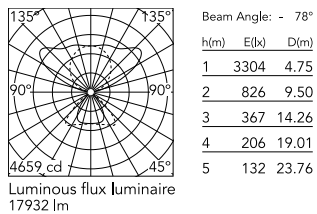

Physical

Colour	Black
Field cuttable	No
Orientation	Fixed
Cord colour	Black
Cord length (mm)	2000
Net weight (kg)	6.69
IP internal	20

Download

Mounting instructions [↓ PDF](#)

Photometric Files

LDT / IES [↓ ZIP](#)

Technical Drawings

2D [↓ ZIP](#)

3D [↓ ZIP](#)

Ecodesign and Energy Labelling

 Replaceable (LED only) light source by a professional

 Replaceable control gear by an end-user

Schematic light drawing

Photometric

Lighting type	Total
Light distribution	Symmetric
CCT (K)	4000
CRI>	98
Rf fidelity index	97
Rg gamut index	101
LED Life / Failure Ratio	L80B50>60.000h_Tc85°C
Beam angle C0-180 (°)	134
Beam angle C90-270 (°)	78
Extreme cut off	Yes
UGR _L	<16