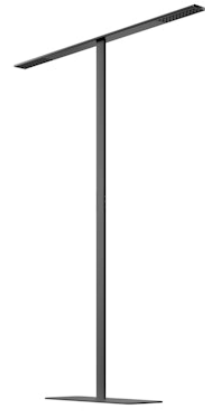

FLOS

05.6717.14.CB Black

Workmates Floor Double Down Full Spectrum - Up High Efficiency Smart Casambi

Designed by FLOS Architectural, 2023

112W - 17932lm - 4000K - CRI> 98 - Beam° 134

Freestanding luminaire. Double Up&Down emission, with greater light flux amounts in the upper part. High-quality colour rendering, perfectly homogeneous Full Spectrum asymmetric Down light source on the functional plane at distances of Up to 2 meters. High-efficiency Up light source. Smart version with integrated presence detection and brightness sensors. Casambi wireless control and integrated manual Touch Dimming capacitive keypad. UGR<19. EN12464 - cd/m2 @ 65°<3000 compliant. The base and power supply are not included and must be ordered separately.

Are you a professional and your project needs consulting and support?

[BOOK AN APPOINTMENT](#)

Main specifications

Mounting	Floor
Environments	Indoor dry location
Light source type	LED
LED type	Top LED
Number of lamps	1
Power (W)	112
System power (W)	121
Source flux (lm)	21436
Lumen Output (lm)	17932

Physical

Colour	Black
Field cuttable	No
Orientation	Fixed
Cord colour	Black
Cord length (mm)	2000
Net weight (kg)	6.69
IP internal	20

Download

Mounting instructions [↓ PDF](#)

Photometric Files

LDT / IES [↓ ZIP](#)