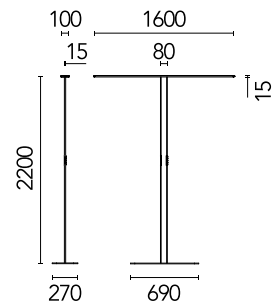

FLOS

05.6717.14.CB Black

Workmates Floor Double Down Full Spectrum - Up High Efficiency Smart Casambi

Designed by FLOS Architectural, 2023

112W - 17932lm - 4000K - CRI> 98 - Beam° 134

Freestanding luminaire. Double Up&Down emission, with greater light flux amounts in the upper part. High-quality colour rendering, perfectly homogeneous Full Spectrum asymmetric Down light source on the functional plane at distances of Up to 2 meters. High-efficiency Up light source. Smart version with integrated presence detection and brightness sensors. Casambi wireless control and integrated manual Touch Dimming capacitive keypad. UGR<19. EN12464 - cd/m2 @ 65°<3000 compliant. The base and power supply are not included and must be ordered separately.

Are you a professional and your project needs consulting and support?

[BOOK AN APPOINTMENT](#)

Main specifications

Mounting	Floor
Environments	Indoor dry location
Light source type	LED
LED type	Top LED
Number of lamps	1
Power (W)	112
System power (W)	121
Source flux (lm)	21436
Lumen Output (lm)	17932

Physical

Colour	Black
Field cuttable	No
Orientation	Fixed
Cord colour	Black
Cord length (mm)	2000
Net weight (kg)	6.69
IP internal	20

Download

Mounting instructions [↓ PDF](#)

Photometric Files

LDT / IES [↓ ZIP](#)

Lighting type	Total
Light distribution	Symmetric
CCT (K)	4000
CRI>	98
Rf fidelity index	97
Rg gamut index	101
LED Life / Failure Ratio	L80B50>60.000h_Tc85°C
Beam angle C0-180 (°)	134
Beam angle C90-270 (°)	78
Extreme cut off	Yes
UGR _L	<16