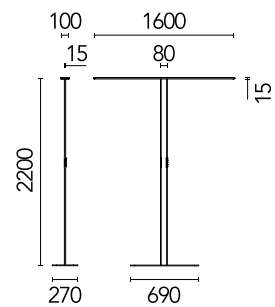

FLOS

05.6716.14.CB Black

Workmates Floor Double Down Full Spectrum - Up High Efficiency Smart Casambi

Designed by FLOS Architectural, 2023

112W - 17086lm - 3500K - CRI> 98 - Beam° 134

Freestanding luminaire. Double Up&Down emission, with greater light flux amounts in the upper part. High-quality colour rendering, perfectly homogeneous Full Spectrum asymmetric Down light source on the functional plane at distances of Up to 2 meters. High-efficiency Up light source. Smart version with integrated presence detection and brightness sensors. Casambi wireless control and integrated manual Touch Dimming capacitive keypad. UGR<19. EN12464 - cd/m2 @ 65°<3000 compliant. The base and power supply are not included and must be ordered separately.

Are you a professional and your project needs consulting and support?

[BOOK AN APPOINTMENT](#)

Main specifications

Mounting	Floor
Environments	Indoor dry location
Light source type	LED
LED type	Top LED
Number of lamps	1
Power (W)	112
System power (W)	121
Source flux (lm)	20528
Lumen Output (lm)	17086

Physical

Colour	Black
Field cuttable	No
Orientation	Fixed
Cord colour	Black
Cord length (mm)	2000
Net weight (kg)	6.69
IP internal	20

Download

Mounting instructions [↓ PDF](#)

Photometric Files

LDT / IES [↓ ZIP](#)

Lighting type	Total
Light distribution	Symmetric
CCT (K)	3500
CRI>	98
Rf fidelity index	97
Rg gamut index	102
LED Life / Failure Ratio	L80B50>60.000h_Tc85°C
Beam angle C0-180 (°)	134
Beam angle C90-270 (°)	78
Extreme cut off	Yes
UGR _L	<16