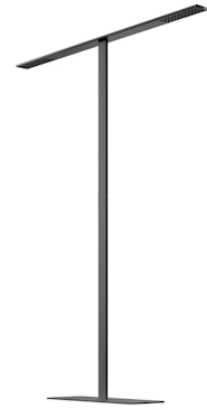

FLOS

05.6716.14.CB Black

Workmates Floor Double Down Full Spectrum - Up High Efficiency Smart Casambi

Designed by FLOS Architectural, 2023

112W - 17086lm - 3500K - CRI> 98 - Beam° 134

Freestanding luminaire. Double Up&Down emission, with greater light flux amounts in the upper part. High-quality colour rendering, perfectly homogeneous Full Spectrum asymmetric Down light source on the functional plane at distances of Up to 2 meters. High-efficiency Up light source. Smart version with integrated presence detection and brightness sensors. Casambi wireless control and integrated manual Touch Dimming capacitive keypad. UGR<19. EN12464 - cd/m2 @ 65°<3000 compliant. The base and power supply are not included and must be ordered separately.

Are you a professional and your project needs consulting and support?

[BOOK AN APPOINTMENT](#)

Main specifications

Mounting	Floor
Environments	Indoor dry location
Light source type	LED
LED type	Top LED
Number of lamps	1
Power (W)	112
System power (W)	121
Source flux (lm)	20528
Lumen Output (lm)	17086

Physical

Colour	Black
Field cuttable	No
Orientation	Fixed
Cord colour	Black
Cord length (mm)	2000
Net weight (kg)	6.69
IP internal	20

Download

Mounting instructions [↓ PDF](#)

Photometric Files

LDT / IES [↓ ZIP](#)