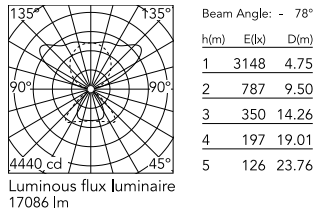

Physical

Colour	Black
Field cuttable	No
Orientation	Fixed
Cord colour	Black
Cord length (mm)	2000
Net weight (kg)	6.69
IP internal	20

Download

Mounting instructions [↓ PDF](#)

Photometric Files

LDT / IES [↓ ZIP](#)

Technical Drawings

2D [↓ ZIP](#)

3D [↓ ZIP](#)

Ecodesign and Energy Labelling

 Replaceable (LED only) light source by a professional

 Replaceable control gear by an end-user

Schematic light drawing

Photometric

Lighting type	Total
Light distribution	Symmetric
CCT (K)	3500
CRI>	98
Rf fidelity index	97
Rg gamut index	102
LED Life / Failure Ratio	L80B50>60.000h_Tc85°C
Beam angle C0-180 (°)	134
Beam angle C90-270 (°)	78
Extreme cut off	Yes
UGR _L	<16