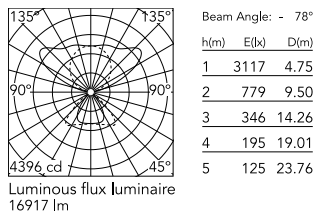

Physical

Colour	All White
Field cuttable	No
Orientation	Fixed
Cord colour	White
Cord length (mm)	2000
Net weight (kg)	6.69
IP internal	20

Download

[Mounting instructions](#)  PDF

Photometric Files

[LDT / IES](#)  ZIP

Technical Drawings

[2D](#)  ZIP

[3D](#)  ZIP

Ecodesign and Energy Labelling

 Replaceable (LED only) light source by a professional

 Replaceable control gear by an end-user

Schematic light drawing

Photometric

Lighting type	Total
Light distribution	Symmetric
CCT (K)	3000
CRI>	98
Rf fidelity index	97
Rg gamut index	101
LED Life / Failure Ratio	L80B50>60.000h_Tc85°C
Beam angle C0-180 (°)	134
Beam angle C90-270 (°)	78
Extreme cut off	Yes
UGR _L	<16