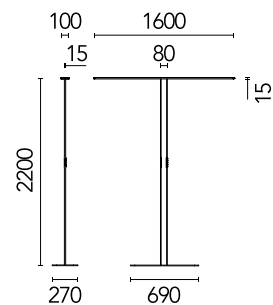

FLOS

05.6705.40.C6 All White

Workmates Floor Double Down Full Spectrum - Up High Efficiency Casambi

Designed by FLOS Architectural, 2023

112W - 16917lm - 3000K - CRI> 98 - Beam° 134

Freestanding luminaire. Double Up&Down emission, with greater light flux amounts in the upper part. High-quality colour rendering, perfectly homogeneous Full Spectrum asymmetric Down light source on the functional plane at distances of Up to 2 meters. High-efficiency Up light source. Casambi wireless control and integrated manual Touch Dimming capacitive keypad. UGR<19. EN12464 - cd/m2 @ 65°<3000 compliant. The base and power supply are not included and must be ordered separately.

Are you a professional and your project needs consulting and support?

[BOOK AN APPOINTMENT](#)

Main specifications

Mounting	Floor
Environments	Indoor dry location
Light source type	LED
LED type	Top LED
Number of lamps	1
Power (W)	112
System power (W)	121
Source flux (lm)	20322
Lumen Output (lm)	16917

Physical

Colour	All White
Field cuttable	No
Orientation	Fixed
Cord colour	White
Cord length (mm)	2000
Net weight (kg)	6.69
IP internal	20

Download

[Mounting instructions](#)  PDF

Photometric Files

[LDT / IES](#)  ZIP

Lighting type	Total
Light distribution	Symmetric
CCT (K)	3000
CRI>	98
Rf fidelity index	97
Rg gamut index	101
LED Life / Failure Ratio	L80B50>60.000h_Tc85°C
Beam angle C0-180 (°)	134
Beam angle C90-270 (°)	78
Extreme cut off	Yes
UGR _L	<16