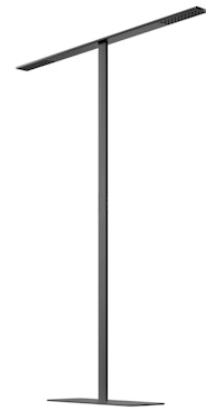

FLOS

05.6705.14.CB Black

Workmates Floor Double Down Full Spectrum - Up High Efficiency Casambi

Designed by FLOS Architectural, 2023

112W - 16917lm - 3000K - CRI> 98 - Beam° 134

Freestanding luminaire. Double Up&Down emission, with greater light flux amounts in the upper part. High-quality colour rendering, perfectly homogeneous Full Spectrum asymmetric Down light source on the functional plane at distances of Up to 2 meters. High-efficiency Up light source. Casambi wireless control and integrated manual Touch Dimming capacitive keypad. UGR<19. EN12464 - cd/m2 @ 65°<3000 compliant. The base and power supply are not included and must be ordered separately.

Are you a professional and your project needs consulting and support?

BOOK AN APPOINTMENT

Main specifications

Mounting	Floor
Environments	Indoor dry location
Light source type	LED
LED type	Top LED
Number of lamps	1
Power (W)	112
System power (W)	121
Source flux (lm)	20322
Lumen Output (lm)	16917

Physical

Colour	Black
Field cuttable	No
Orientation	Fixed
Cord colour	Black
Cord length (mm)	2000
Net weight (kg)	6.69
IP internal	20

Download

Mounting instructions [↓ PDF](#)

Photometric Files

LDT / IES [↓ ZIP](#)