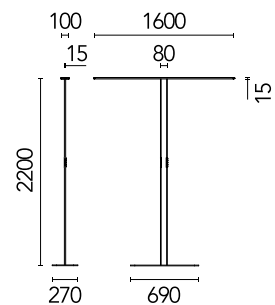

FLOS

05.6705.14.CB Black

Workmates Floor Double Down Full Spectrum - Up High Efficiency Casambi

Designed by FLOS Architectural, 2023

112W - 16917lm - 3000K - CRI> 98 - Beam° 134

Freestanding luminaire. Double Up&Down emission, with greater light flux amounts in the upper part. High-quality colour rendering, perfectly homogeneous Full Spectrum asymmetric Down light source on the functional plane at distances of Up to 2 meters. High-efficiency Up light source. Casambi wireless control and integrated manual Touch Dimming capacitive keypad. UGR<19. EN12464 - cd/m2 @ 65°<3000 compliant. The base and power supply are not included and must be ordered separately.

Are you a professional and your project needs consulting and support?

BOOK AN APPOINTMENT

Main specifications

Mounting	Floor
Environments	Indoor dry location
Light source type	LED
LED type	Top LED
Number of lamps	1
Power (W)	112
System power (W)	121
Source flux (lm)	20322
Lumen Output (lm)	16917

Physical

Colour	Black
Field cuttable	No
Orientation	Fixed
Cord colour	Black
Cord length (mm)	2000
Net weight (kg)	6.69
IP internal	20

Download

Mounting instructions [↓ PDF](#)

Photometric Files

LDT / IES [↓ ZIP](#)

Lighting type	Total
Light distribution	Symmetric
CCT (K)	3000
CRI>	98
Rf fidelity index	97
Rg gamut index	102
LED Life / Failure Ratio	L80B50>60.000h_Tc85°C
Beam angle C0-180 (°)	134
Beam angle C90-270 (°)	78
Extreme cut off	Yes
UGR _L	<16