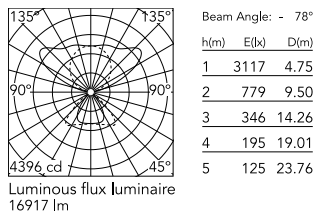

Physical

Colour	Black
Field cuttable	No
Orientation	Fixed
Cord colour	Black
Cord length (mm)	2000
Net weight (kg)	6.69
IP internal	20

Download

Mounting instructions [↓ PDF](#)

Photometric Files

LDT / IES [↓ ZIP](#)

Technical Drawings

2D [↓ ZIP](#)

3D [↓ ZIP](#)

Ecodesign and Energy Labelling

 Replaceable (LED only) light source by a professional

 Replaceable control gear by an end-user

Schematic light drawing

Photometric

Lighting type	Total
Light distribution	Symmetric
CCT (K)	3000
CRI>	98
Rf fidelity index	97
Rg gamut index	102
LED Life / Failure Ratio	L80B50>60.000h_Tc85°C
Beam angle C0-180 (°)	134
Beam angle C90-270 (°)	78
Extreme cut off	Yes
UGR _L	<16