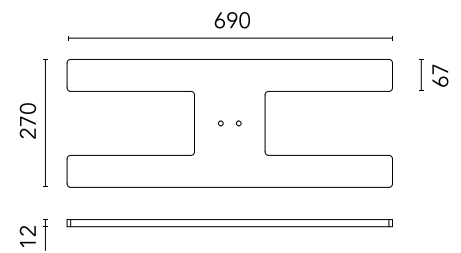

FLOS

08.1061.40 White

Workmates Floor Double NEW

Designed by FLOS Architectural, 2024

Open base plate

Are you a professional and your project needs consulting and support?

[BOOK AN APPOINTMENT](#)

Main specifications

Mounting	Floor
Environments	Indoor dry location

Physical

Colour	White
Net weight (kg)	13.2
IP internal	20

Electrical

LED current (mA)	-9
------------------	----