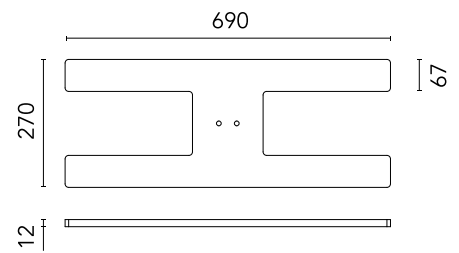

## Workmates Floor Double NEW

Designed by FLOS Architectural, 2024

Open base plate

Are you a professional and your project needs consulting and support?

[BOOK AN APPOINTMENT](#)

### Physical

Colour	Black
Net weight (kg)	13.2
IP internal	20