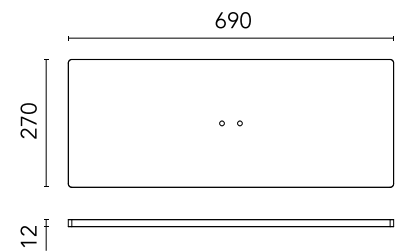

FLOS

08.1060.40 White

Workmates Floor Double NEW

Designed by FLOS Architectural, 2024

Solid base plate

Are you a professional and your project needs consulting and support?

[BOOK AN APPOINTMENT](#)

Main specifications

Mounting	Floor
Environments	Indoor dry location

Physical

Colour	White
Net weight (kg)	21.7
IP internal	20

Electrical

LED current (mA)	-9
------------------	----