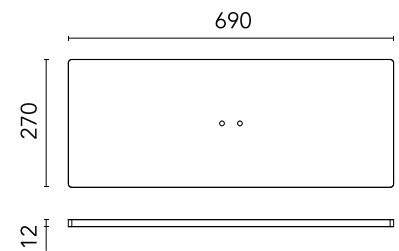

## Workmates Floor Double NEW

Designed by FLOS Architectural, 2024

Solid base plate

Are you a professional and your project needs consulting and support?

[BOOK AN APPOINTMENT](#)

### Physical

Colour	Black
Net weight (kg)	21.7
IP internal	20