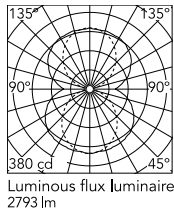

### Physical

Colour	Green
Length (mm)	1300
Cord length (mm)	4050
Canopy dimension (mm)	70
Canopy width (mm)	130
Net weight (kg)	7.8
Package volume (m3)	0.05
IP internal	20

### Photometric Files

LDT / IES [↓ LDT](#)

## Schematic light drawing