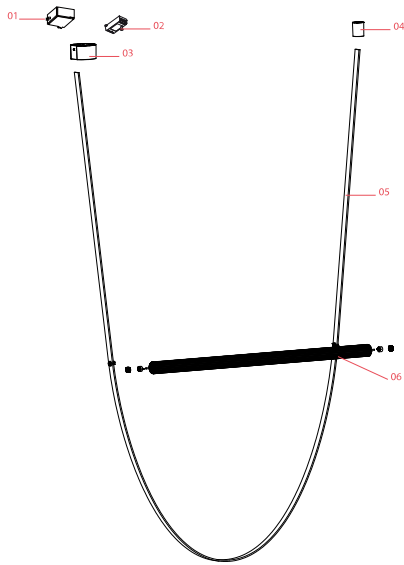

Spare Parts

01.	Power supply unit for led	RF22934
02.	12-48V Led Dimmer	RF26994
03.	Assembly Rose Cover Green	RF9523139
04.	Assembly Suspension Rose for Wirelines Green	RF30045
05.	WireLine Green Wire	F9522039
06.	WireLine Body	F9521000