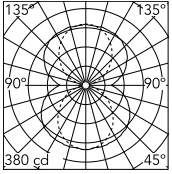

Physical

Colour	Green
Length (mm)	1300
Cord colour	Green
Cord length (mm)	4050
Canopy colour	Green
Canopy length/diameter (mm)	130
Canopy height (mm)	70
Net weight (kg)	7.8
Package volume (m3)	0.05
IP internal	20

Download

Mounting instructions [↓ PDF](#)

Photometric Files

LDT / IES [↓ LDT](#)

Technical Drawings

3D [↓ ZIP](#)

 Bim [↓ ZIP](#)

Schematic light drawing