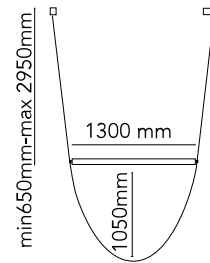

FLOS

 F9520039 Green

Wireline

Designed by Formafantasma, 2019

45W - 2793lm - 2700K - CRI> 90

Suspension lamp with diffused light. Tubular in transparent extruded glass and internal diffuser in opal PC. Ferrules made with CNC technology in satin stainless steel. Extruded cable in pink and forest green rubber. Injection molded PC rosette in the same finishes as the cable. The electronics integrated in the ceiling rose allows the use of different dimerization systems: push, 1-10, potentiometer, DALI. In the absence of these systems, the luminous flux can be set during installation, with the push system included in the canopy. Useful length of the cable 3mt.

Physical

Colour	Green
Length (mm)	1300
Cord colour	Green
Cord length (mm)	4050
Canopy colour	Green
Canopy length/diameter (mm)	130
Canopy height (mm)	70
Net weight (kg)	7.8
Package volume (m3)	0.05
IP internal	20