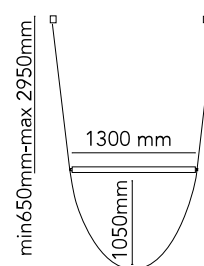

## Wireline

Designed by Formafantasma, 2019

45W - 2793lm - 2700K - CRI> 90

Suspension lamp with diffused light. Tubular in transparent extruded glass and internal diffuser in opal PC. Ferrules made with CNC technology in satin stainless steel. Extruded cable in pink and forest green rubber. Injection molded PC rosette in the same finishes as the cable. The electronics integrated in the ceiling rose allows the use of different dimerization systems: push, 1-10, potentiometer, DALI. In the absence of these systems, the luminous flux can be set during installation, with the push system included in the canopy. Useful length of the cable 3mt.

### Physical

Colour	Green
Length (mm)	1300
Cord length (mm)	4050
Canopy dimension (mm)	70
Canopy width (mm)	130
Net weight (kg)	7.8
Package volume (m3)	0.05
IP internal	20