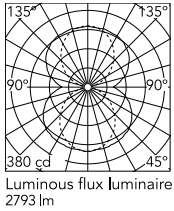

Physical

Colour	Pink
Length (mm)	1300
Cord length (mm)	4050
Canopy dimension (mm)	70
Canopy width (mm)	130
Net weight (kg)	7.8
Package volume (m3)	0.05
IP internal	20

Download

[Mounting instructions](#)  PDF

Photometric Files

[LDT / IES](#)  LDT

Technical Drawings

[3D](#)  ZIP

[Bim](#)  ZIP

Schematic light drawing

Photometric

Lighting type	Total
Light distribution	Symmetric
CCT (K)	2700
CRI>	90
Extreme cut off	No