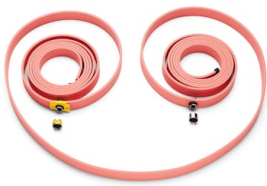

FLOS

F9520034 Pink

Wireline

Designed by Formafantasma, 2019

45W - 2793lm - 2700K - CRI> 90

Suspension lamp with diffused light. Tubular in transparent extruded glass and internal diffuser in opal PC. Ferrules made with CNC technology in satin stainless steel. Extruded cable in pink and forest green rubber. Injection molded PC rosette in the same finishes as the cable. The electronics integrated in the ceiling rose allows the use of different dimerization systems: push, 1-10, potentiometer, DALI. In the absence of these systems, the luminous flux can be set during installation, with the push system included in the canopy. Useful length of the cable 3mt.

RF22934

Power supply unit for led

RF26994

12-48V Led Dimmer

RF9523134

Assembly Rose Cover Pink

RF30036

Assembly Suspension Rose for Wirelines Pink

F9522034

WireLine Pink Wire

F9521000

WireLine Body