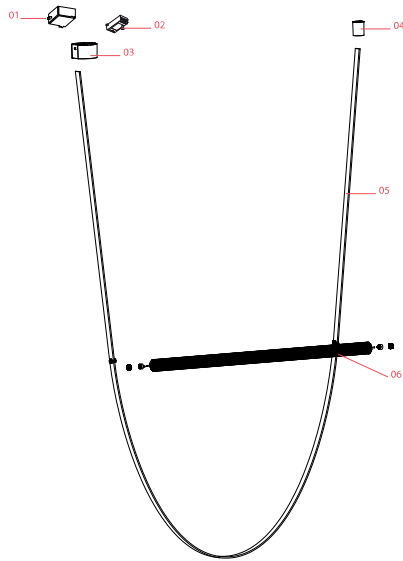

Spare Parts

01.	Power supply unit for led	RF22934
02.	12-48V Led Dimmer	RF26994
03.	Assembly Rose Cover Pink	RF9523134
04.	Assembly Suspension Rose for Wirelines Pink	RF30036
05.	WireLine Pink Wire	F9522034
06.	WireLine Body	F9521000