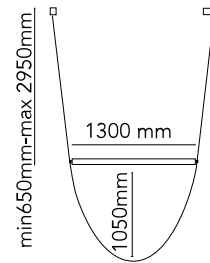

FLOS

F9520034 Pink

Wireline

Designed by Formafantasma, 2019

45W - 2793lm - 2700K - CRI> 90

Suspension lamp with diffused light. Tubular in transparent extruded glass and internal diffuser in opal PC. Ferrules made with CNC technology in satin stainless steel. Extruded cable in pink and forest green rubber. Injection molded PC rosette in the same finishes as the cable. The electronics integrated in the ceiling rose allows the use of different dimerization systems: push, 1-10, potentiometer, DALI. In the absence of these systems, the luminous flux can be set during installation, with the push system included in the canopy. Useful length of the cable 3mt.

Physical

Colour	Pink
Length (mm)	1300
Cord length (mm)	4050
Canopy dimension (mm)	70
Canopy width (mm)	130
Net weight (kg)	7.8
Package volume (m3)	0.05
IP internal	20

Download

[Mounting instructions](#)  PDF

Photometric Files

[LDT / IES](#)  LDT

Technical Drawings

[3D](#)  ZIP

[Bim](#)  ZIP

Schematic light drawing

Photometric

Lighting type	Total
Light distribution	Symmetric
CCT (K)	2700
CRI>	90
Extreme cut off	No