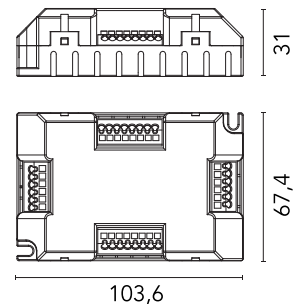

### Physical

Net weight (kg) 0.1  
IP internal 20