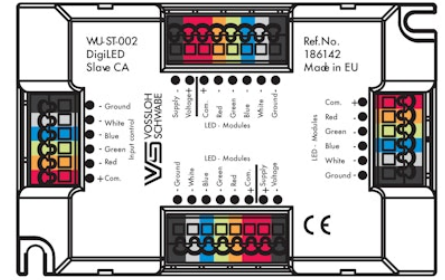

# FLOS

06.1020.00E

## White DALI, DMX & RF Slave Interface Dimmable

Slave interface to expand the DALI/DMX/RF signal with two 5 pole distributors for easy connection. It's able to expand the Master signal in 10 Wall Piercings. If more Wall Piercings are in the same installation it's necessary to expand the signal with more Slave interfaces. Electronic power supply not included.