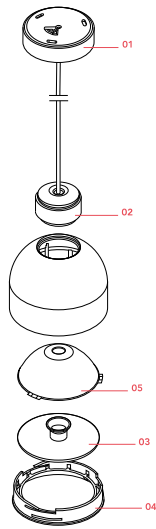

### Physical

Colour	White
Cord length (mm)	2800
Net weight (kg)	0.85
Package height (mm)	175
Package width (mm)	220
Package length (mm)	190
Package volume (m3)	0.01

### Technical Drawings

[2D](#)  ZIP

[3D](#)  ZIP

[Bim](#)  ZIP

## Schematic light drawing

Beam Angle: 68°

h(m)	E(lx)	D(m)
1	147	1.35
2	37	2.70
3	16	4.05
4	9	5.40
5	6	6.75

Luminous flux Luminaire  
460 lm

## Spare Parts

- |     |   |           |
|-----|---|-----------|
| 01. | Black rose assembly   | RF9560130 |
| 02. | G9 lamp holder with inner ring<br>and 2,5mt of electrical cable | RF9560200 |
| 03. | Main glass assembly   | RF9550200 |
| 04. | External ring   | RF13990   |
| 05. | Reflector / ring assembly                                       | RF9550130 |