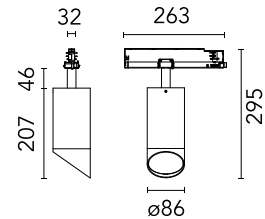

FLOS

09.7771.30AYU White

UT Spot Track Wall-Washer Ø 86 GA Dali Version All White

Designed by FLOS Architectural, UT S

Spotlight to be installed on 3-phase track with LED light source. 220-240V, 50-60Hz power supply integrated. In the "All white" versions, the track adapter, the arm, the rear of the head and the head are white. Only the anti-glare ring is black.

Are you a professional and your project needs consulting and support?

[BOOK AN APPOINTMENT](#)

Main specifications

Mounting	Track
Environments	Indoor dry location
Light Source Type	LED
LED type	LED array
Lamp category	LED
Iicos	No
Bulb finish	Clear
Number of heads	1
Power (W)	33
System power (W)	33
Source flux (lm)	0
System flux (lm)	2116

Physical

Colour	White
Trim	No
Orientation	Adjustable
Rotation (°)	360
Longitudinal tilting (°)	90
Spot diameter (mm)	86
Net weight (kg)	1.05
IP internal	20
IP external	20

Download

Mounting instructions [↓ PDF](#)