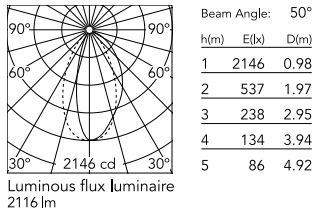

Physical

Colour	White
Trim	No
Orientation	Adjustable
Rotation (°)	360
Longitudinal tilting (°)	90
Spot diameter (mm)	86
Net weight (kg)	1.05
IP internal	20
IP external	20

Download

Mounting instructions [↓ PDF](#)

Photometric Files

LDT / IES [↓ ZIP](#)

Technical Drawings

2D [↓ ZIP](#)

3D [↓ ZIP](#)

[↓ ZIP](#) Bim

Schematic light drawing

Photometric