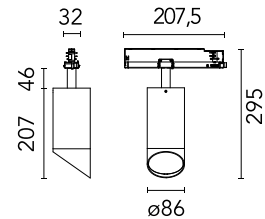

Spotlight to be installed on 3-phase track with LED light source. 220-240V, 50-60Hz power supply integrated. In the "All white" versions, the track adapter, the arm, the rear of the head and the head are white. Only the anti-glare ring is black.