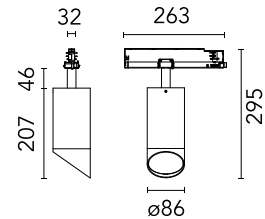

FLOS

09.7770.30AYU White

UT Spot Track Wall-Washer Ø 86 GA Dali Version All White

Designed by FLOS Architectural, UT S

Spotlight to be installed on 3-phase track with LED light source. 220-240V, 50-60Hz power supply integrated. In the "All white" versions, the track adapter, the arm, the rear of the head and the head are white. Only the anti-glare ring is black.

Are you a professional and your project needs consulting and support?

[BOOK AN APPOINTMENT](#)

Main specifications

Mounting	Track
Environments	Indoor dry location
Light Source Type	LED
LED type	LED array
Lamp category	LED
Iicos	No
Bulb finish	Clear
Number of heads	1
Power (W)	33
System power (W)	33
Source flux (lm)	0
System flux (lm)	2560

Physical

Colour	White
Trim	No
Orientation	Adjustable
Rotation (°)	360
Longitudinal tilting (°)	90
Spot diameter (mm)	86
Net weight (kg)	1.05
IP internal	20
IP external	20

Download

[Mounting instructions](#)  PDF