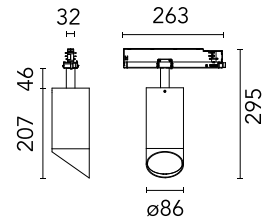

Spotlight to be installed on 3-phase track with LED light source. 220-240V, 50-60Hz power supply integrated. .30 versions come with the track adapter, the arm and the rear of the head in black.

Are you a professional and your project needs consulting and support?

[BOOK AN APPOINTMENT](#)