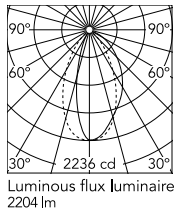

### Physical

Colour	White
Trim	No
Orientation	Adjustable
Rotation (°)	360
Spot diameter (mm)	86
Net weight (kg)	1.05
IP internal	20
IP external	20

### Technical Drawings

2D [↓ ZIP](#)

3D [↓ ZIP](#)

[↓ ZIP](#) Bim

## Schematic light drawing

Beam Angle: 50°

h(m)	E(lx)	D(m)
1	2236	0.98
2	559	1.97
3	248	2.95
4	140	3.94
5	89	4.92

## Photometric

Lighting type	Direct
Light distribution	Symmetric
CCT (K)	4000
CRI>	90
Beam angle C0-180 (°)	50
Beam angle C90-270 (°)	50